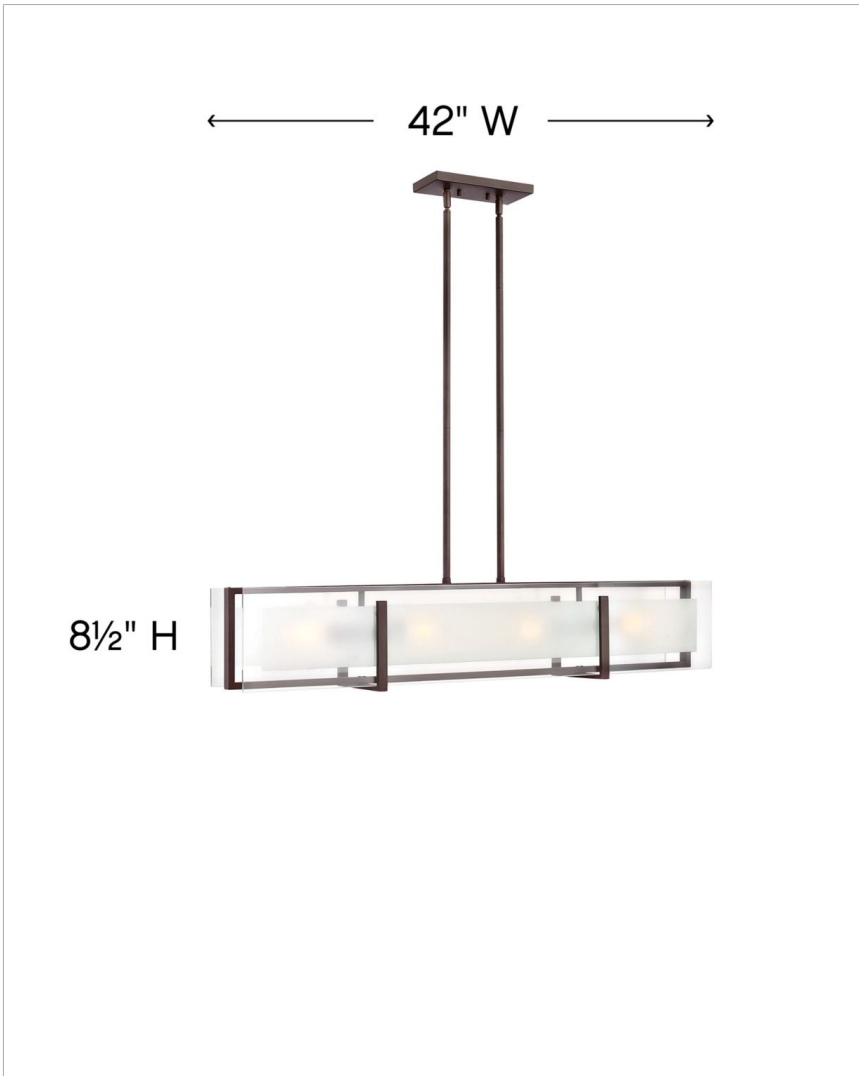

LATITUDE

3996OZ

FOUR LIGHT LINEAR

Latitude is contemporary and sleek, finding its true beauty in the minimalist design. The slim glass panel features rectangular etching while the Oil Rubbed Bronze frame adds understated architectural style.

DETAILS	
FINISH:	Oil Rubbed Bronze
MATERIAL:	Steel
GLASS:	Inside Etched Clear
DIMMABLE:	No

DIMENSIONS	
WIDTH:	42"
HEIGHT:	8.5"
DEPTH:	8
WEIGHT:	22lb

LIGHT SOURCE	
LIGHT SOURCE:	Socketed
WATTAGE:	4-14w Med. LED, 100w Equiv.
VOLTAGE:	120v

MOUNTING	
CANOPY:	4.50"W X 9.25"L
LEAD WIRE:	1 X 120"
MAX HEIGHT:	49.5

SHIPPING	
CARTON LENGTH:	11
CARTON WIDTH:	46
CARTON HEIGHT:	13
CARTON WEIGHT:	27

PRODUCT DETAILS:

- This fixture includes multiple down stems in various lengths to customize the installation height, including two 6" stems and four 12" stems
- Suitable for use in dry (indoor) locations as defined by NEC and CEC. Meets United States UL Underwriters Laboratories & CSA Canadian Standards Association Product Safety Standards.
- Bold silhouette with dramatic details creates a modern statement