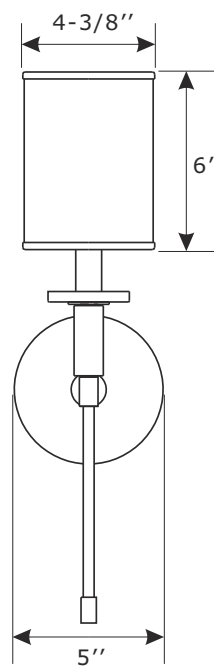

CRYSTORAMA

1958

95 Cantiague Rock Road, Westbury, NY 11590 • toll free: 1.800.888.4470 fax: 516.931.1254 • info@crystorama.com • www.crystorama.com

MODEL #: HAT-471-PN ASSEMBLY AND DRESSING INSTRUCTIONS

⚠ WARNING: This product can expose you to Lead which is known to the state of California to cause cancer and/or birth defects or reproductive harm. For more information go to www.P65Warnings.ca.gov

FRONT VIEW

SIDE VIEW