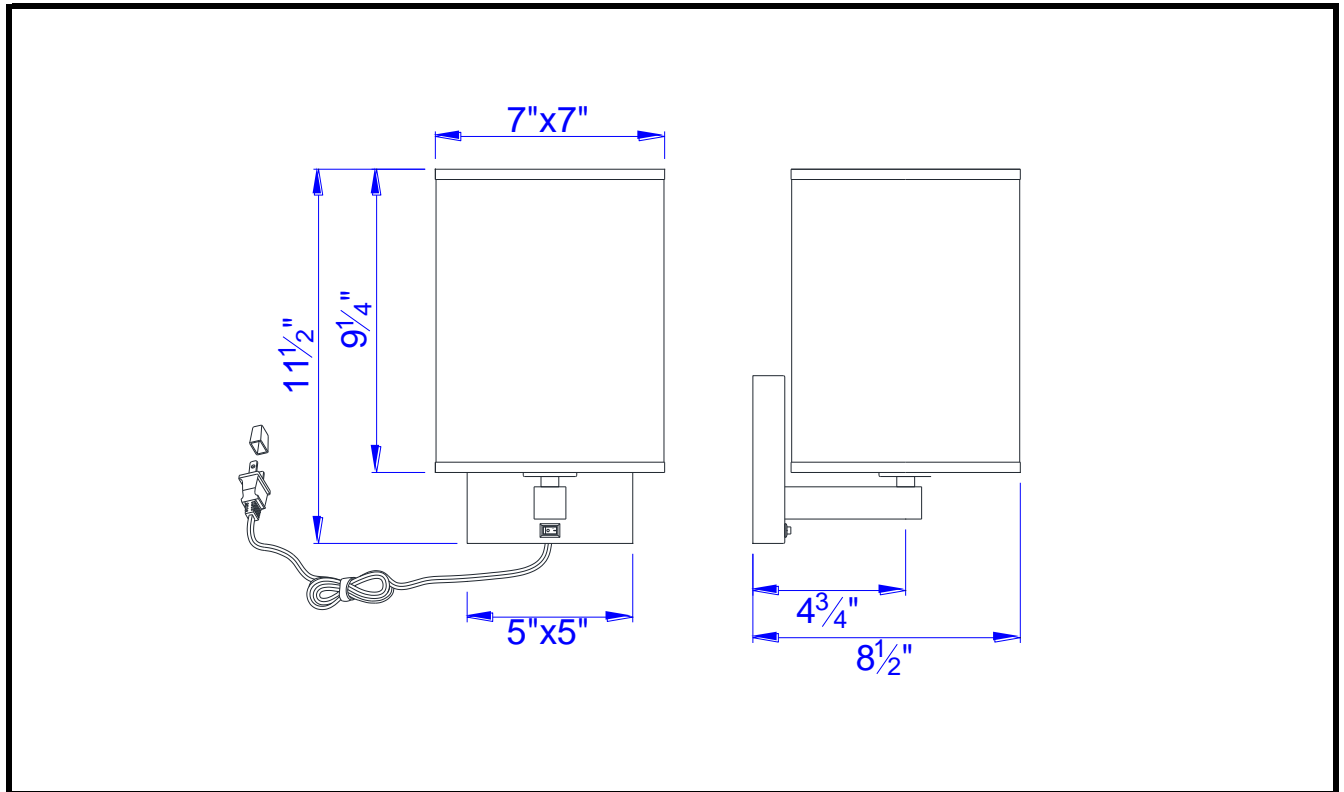

Model No: LA-8028WL-1
Description: 1 Light Wall Lamp
Material: Metal
Finish : BS (Brushed Steel)
Height: 11 1/2"
Base Width: 5"x5"
Reach: 8 1/2"
Wattage : 60W
Socket : Medium Base (E27)
Switch: Rocker Switch
Bulb: Incandescent, CFL
Power Outlet: N/A
Wire Length: 6'
Wire Color: Silver
Shade No:
Material: Fabric
Shade size: (7"x7")x(7"x7")x9 1/4"