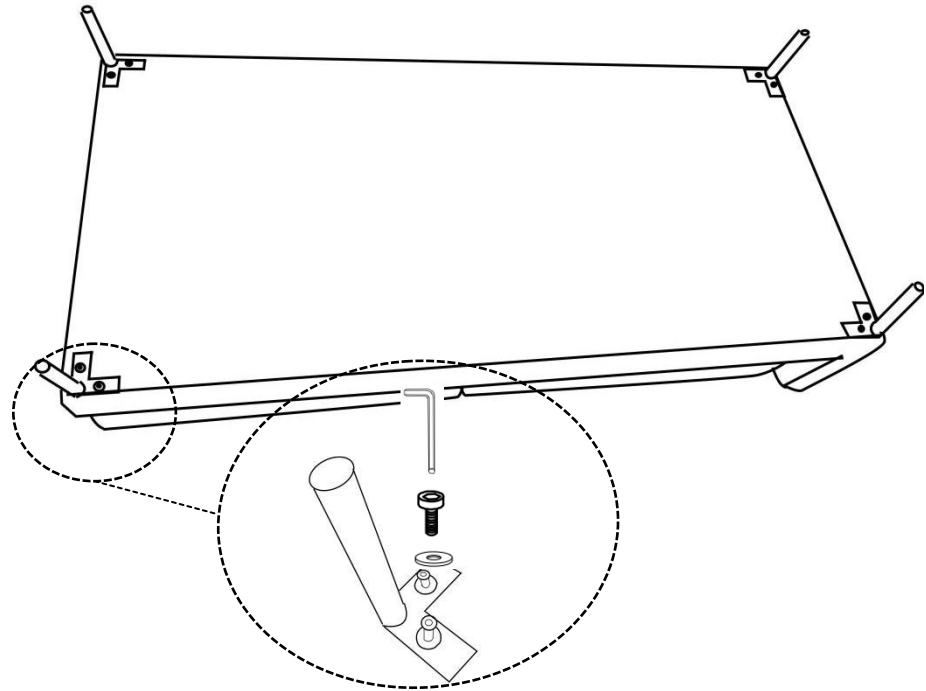

PARTS AND HARDWARE.

No.	Description	IMAGE	QTY
P1	2 SEATER		1
P2	CHAISE		1
P3	SCREW		16
P4	Flat		16
P5	Wrench		1
P6	Metal leg		8

NOTES.

Thank you for purchasing this quality product! Be sure to check all packing material carefully for small part that may have come loose inside the carton during shipping.

CAUTION: The item is heavy, assembly should be performed by two people.

STEP 1.