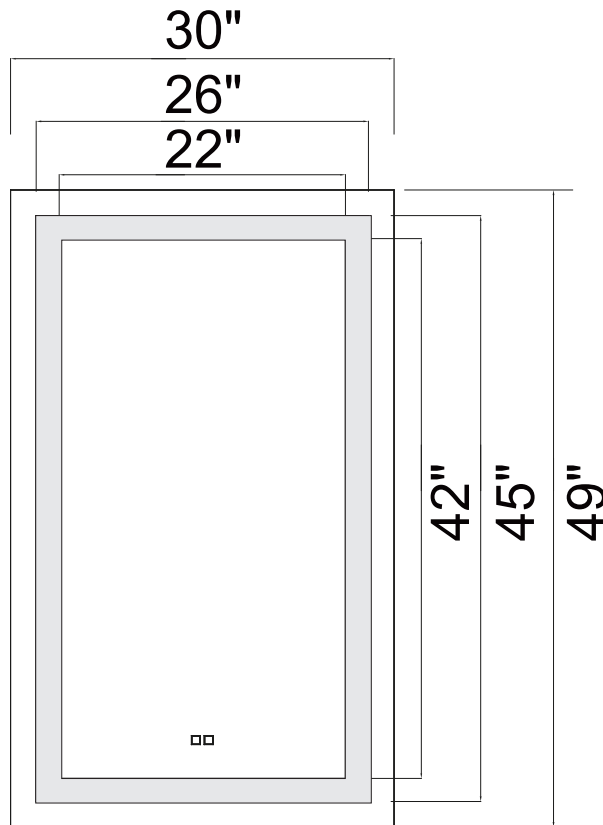

PROJECT: _____
 FIXTURE TYPE: _____
 LOCATION: _____
 CONTACT/PHONE: _____

Mirror can not turn on/off from a wall switch

Item	1232W30-49-A
Collection	ABRIL
Finish	White
Glass	-----
Crystal	-----
Input	120V AC,60HZ,AC

Shade	-----
Length/Dia.	30"
Width/Ext.	2"
Height	49"
Maximum	-----
Lumens	1300

Light Source	LED
Bulb Info.	25W
Included	-----
Dimmable	Yes
Color	3000K, 4000K, 6000K
Weight	43 lb