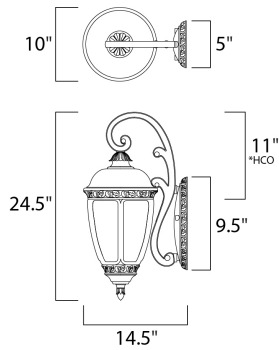

PRODUCT DESCRIPTION

Knob Hill Cast is a traditional, European style collection from Maxim Lighting International in Sienna finish with Seedy glass.

MEASUREMENTS

DIMENSION : 10" W x 24.5" H x 14.5" Ext
BACK PLATE : 5" W x 9.5" H x 11" HCO
HANGING WEIGHT : 6.71 lb

LAMPING

INPUT VOLTAGE : 120V
LUMENS : 0 Rated
BULB : 3 x 40W Incandescent E12 Candelabra , 120W Total
BULB INCLUDED : (Not Included)
DIMMABLE : Yes

FINISHES OPTION

Sienna

GLASS

Seedy CD

MATERIAL

Die Cast Aluminum

RATINGS

cETLus
Wet Location

ADDITIONAL

RATED LIFE 1500 Hours
OPERATING TEMPERATURE:
-20°C (-4°F), 40°C (104°F)

Always consult a qualified electrician before installing any lighting product.