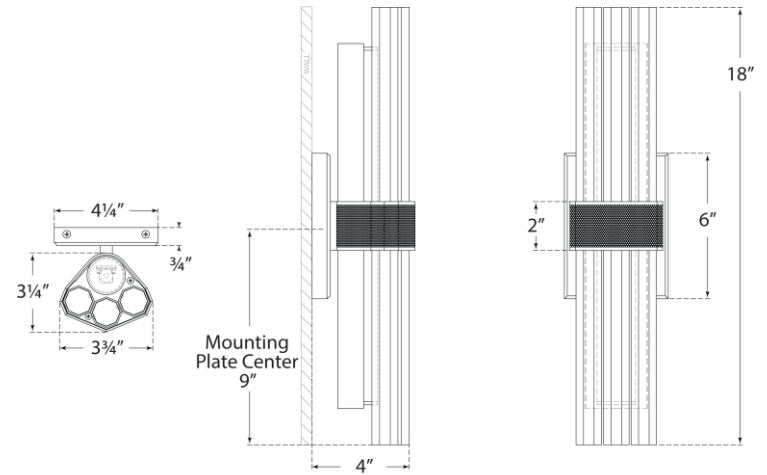

TEAR SHEET

Fascio 18" Sconce

Item # LR 2909BZ-CG

Designer: Lauren Rottet

Height: 18"

Width: 4.25"

Extension: 4"

Backplate: 4.25" x 6" Rectangle

Finishes: BZ, HAB, PN

Trim Options: CG

Socket: Dedicated LED

Wattage: 12w (1000lm)

Weight: 8 Pounds

Top View

Side View

Front View