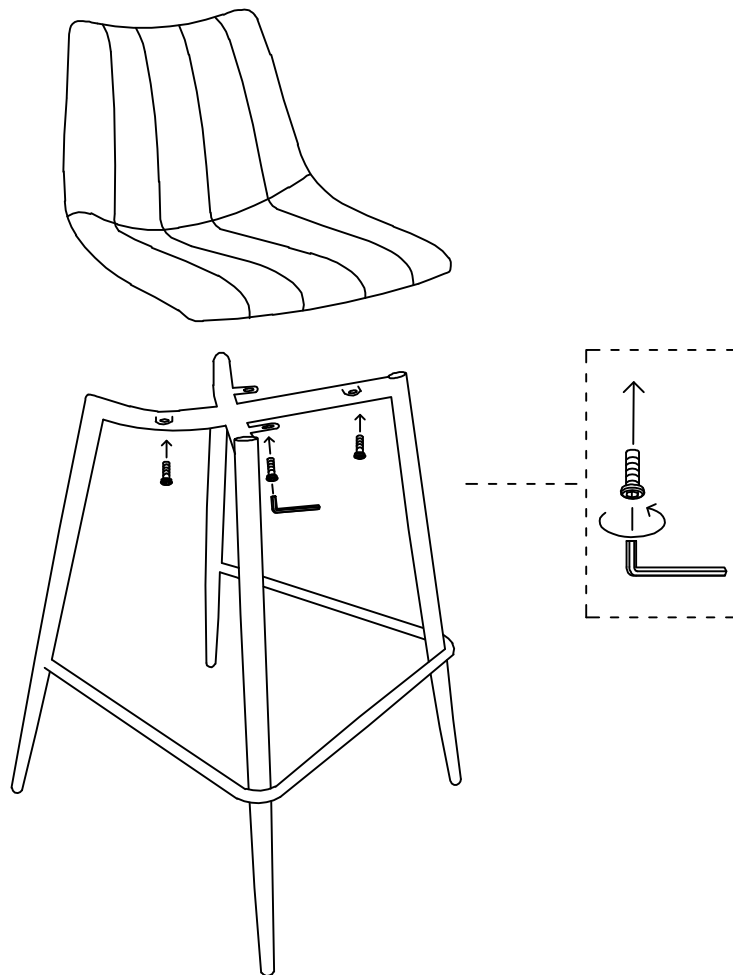

ITEM:
UU-1002-02

① SEAT

② FOOTREST

③ SCREW

6*16MM=4

④ WRENCH

M6=1

Assembly Instruction