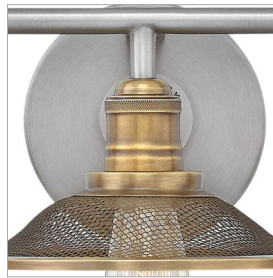

### THREE LIGHT VANITY

Rigby is inspired by the Americana barn light, reborn as a chic interior retro classic. Features such as cast socket covers, mesh shades, canopy detail and two-tone finish options combine the best in both vintage and industrial design elements.

#### DETAILS

FINISH:	Antique Nickel
MATERIAL:	Steel
DIMMABLE:	No

#### DIMENSIONS

WIDTH:	27"
HEIGHT:	8.8"
WEIGHT:	3.3lb
BACK PLATE:	6" Dia.
EXTENSION:	8.8"
TOP TO OUTLET:	3"

#### PRODUCT DETAILS:

- Fixture can be mounted either up or down
- Suitable for use in damp locations as defined by NEC and CEC. Meets United States UL Underwriters Laboratories & CSA Canadian Standards Association Product Safety Standards.
- Ideal for vintage filament bulbs (not included)
- Angular lines, a bold finish, simple shape and sturdy details merge for a robust but pared down industrial design