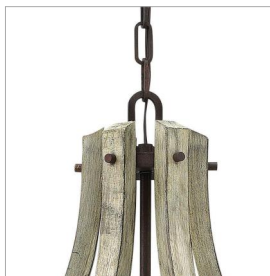

MIDDLEFIELD

FR40576IRR

LARGE OPEN FRAME SINGLE TIER

Middlefield's rustic-chic design captures a historical feel with its solid distressed wood reminiscent of weathered ash, steel construction and iron rust finish. A pear-shaped wood finial adds an additional elegant detail.

DETAILS	
FINISH:	Iron Rust
MATERIAL:	Wood
SLOPE DEGREE:	90
DIMMABLE:	No

DIMENSIONS	
WIDTH:	30"
HEIGHT:	33"
WEIGHT:	13lb

LIGHT SOURCE	
LIGHT SOURCE:	Socketed
WATTAGE:	6-5w Cand. LED, 60w Equiv.
VOLTAGE:	120v

MOUNTING	
CANOPY:	6.5" Dia.
LEAD WIRE:	1 X 144"

SHIPPING	
CARTON LENGTH:	33
CARTON WIDTH:	30
CARTON HEIGHT:	31
CARTON WEIGHT:	27

PRODUCT DETAILS:

- This item may be hung on a sloped ceiling
- Suitable for use in dry (indoor) locations as defined by NEC and CEC. Meets United States UL Underwriters Laboratories & CSA Canadian Standards Association Product Safety Standards.
- Artisanal details, a rich finish and organic elements add warm rustic style