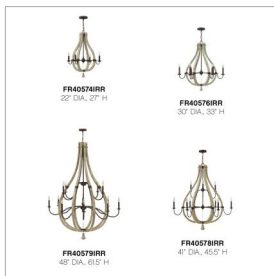

MIDDLEFIELD

FR40576IRR

LARGE OPEN FRAME SINGLE TIER

Middlefield's rustic-chic design captures a historical feel with its solid distressed wood reminiscent of weathered ash, steel construction and iron rust finish. A pear-shaped wood finial adds an additional elegant detail.

DETAILS	
FINISH:	Iron Rust
MATERIAL:	Wood
SLOPE DEGREE:	90
DIMMABLE:	No

DIMENSIONS	
WIDTH:	30"
HEIGHT:	33"
WEIGHT:	13lb

LIGHT SOURCE	
LIGHT SOURCE:	Socketed
WATTAGE:	6-5w Cand. LED, 60w Equiv.
VOLTAGE:	120v

MOUNTING	
CANOPY:	6.5" Dia.
LEAD WIRE:	1 X 144"

SHIPPING	
CARTON LENGTH:	33
CARTON WIDTH:	30
CARTON HEIGHT:	31
CARTON WEIGHT:	27

PRODUCT DETAILS:

- This item may be hung on a sloped ceiling
- Suitable for use in dry (indoor) locations as defined by NEC and CEC. Meets United States UL Underwriters Laboratories & CSA Canadian Standards Association Product Safety Standards.
- Artisanal details, a rich finish and organic elements add warm rustic style