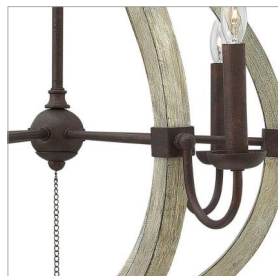

MIDDLEFIELD

FR40576IRR

LARGE OPEN FRAME SINGLE TIER

Middlefield's rustic-chic design captures a historical feel with its solid distressed wood reminiscent of weathered ash, steel construction and iron rust finish. A pear-shaped wood finial adds an additional elegant detail.

DETAILS	
FINISH:	Iron Rust
MATERIAL:	Wood
SLOPE DEGREE:	90
DIMMABLE:	No

DIMENSIONS	
WIDTH:	30"
HEIGHT:	33"
WEIGHT:	13lb

LIGHT SOURCE	
LIGHT SOURCE:	Socketed
WATTAGE:	6-5w Cand. LED, 60w Equiv.
VOLTAGE:	120v

MOUNTING	
CANOPY:	6.5" Dia.
LEAD WIRE:	1 X 144"

SHIPPING	
CARTON LENGTH:	33
CARTON WIDTH:	30
CARTON HEIGHT:	31
CARTON WEIGHT:	27

PRODUCT DETAILS:

- This item may be hung on a sloped ceiling
- Suitable for use in dry (indoor) locations as defined by NEC and CEC. Meets United States UL Underwriters Laboratories & CSA Canadian Standards Association Product Safety Standards.
- Artisanal details, a rich finish and organic elements add warm rustic style