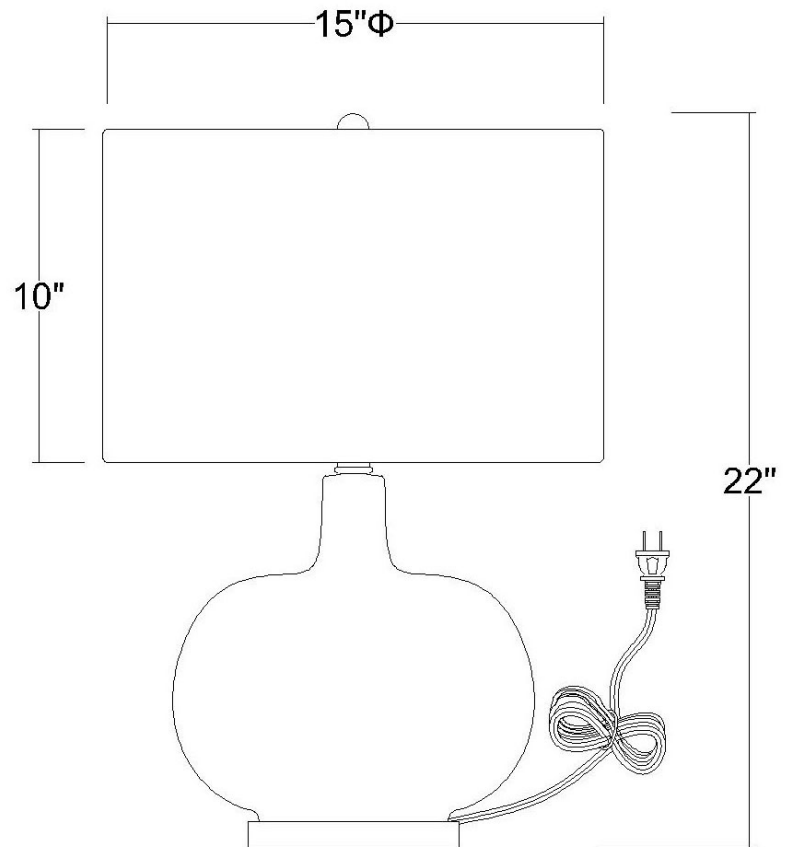

TT80156

TREND HOME 1-LIGHT TABLE LAMP

Description:	Trend Home 1-Light Table Lamp
Finish:	Polished nickel
Dimensions:	15" Dia. x 22" H
Bulbs:	1-150W Med.
Installed Weight:	7 lbs.
Certification:	cUL

Material:	Ceramic
Shade:	Seasalt Linen
Shade Dimensions:	15" Dia. x 10" H
Glass:	NA
Cord:	6' clear plug-in
Switch:	3-Way Rotary