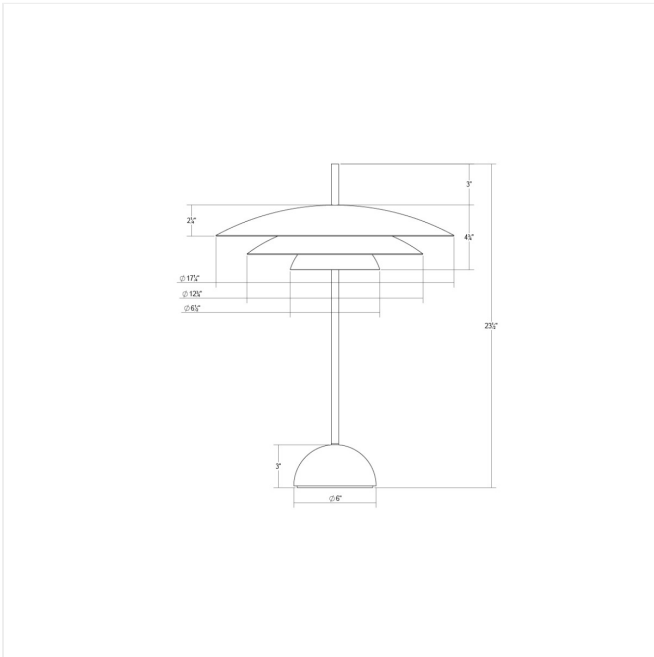

Project:

Shells Table Lamp Spec Sheet

SKU: 3542.03

A refreshing take on 1960s Scandinavian design, the Shells Table Lamp reveals soft LED illumination between—and reflected by—stacked, gracefully arched layered forms. This signature piece brings light and scale to an intimate space with a sophisticated Mid-century style.

Complement this Studio Exclusive Shells Table Lamp with the [Shells Pendant](#) and [Shells Floor Lamp](#).

Learn more: <https://sonnemanlight.com/shells-table-lamp>

Type #:

Dimensions

Height:	23.5"
Diameter:	17.25"
Canopy/Backplate/Base:	6"
Canopy/Backplate/Base Height:	3"