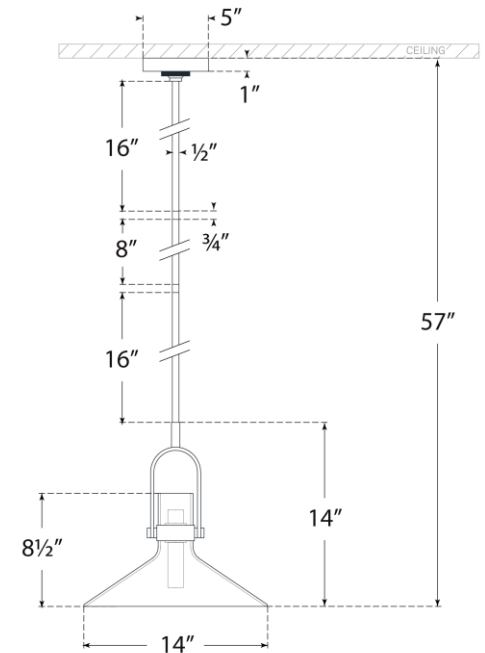

## Larkin 13" Empire Pendant

Item # IKF 5450PN-CG

Designer: Ian K. Fowler

O/A Height: 57"

Fixture Height: 14"

Min. Custom Height: 20.75"

Width: 14"

Canopy: 5" Round

Finishes: BZ, HAB, PN

Glass Options: CG

Socket: Dedicated LED

Wattage: 9w (1000lm)

Weight: 7 Pounds

Note: UL Only | Custom Height Available

Bottom View

Front View