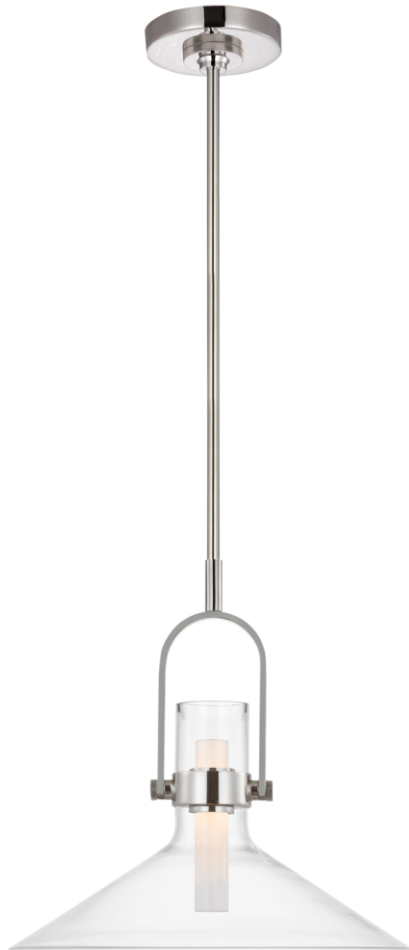

# TEAR SHEET

## Larkin 13" Empire Pendant

Item # IKF 5450PN-CG

Designer: Ian K. Fowler

O/A Height: 57"

Fixture Height: 14"

Min. Custom Height: 20.75"

Width: 14"

Canopy: 5" Round

Finishes: BZ, HAB, PN

Glass Options: CG

Socket: Dedicated LED

Wattage: 9w (1000lm)

Weight: 7 Pounds

Note: UL Only | Custom Height Available

Bottom View

Front View