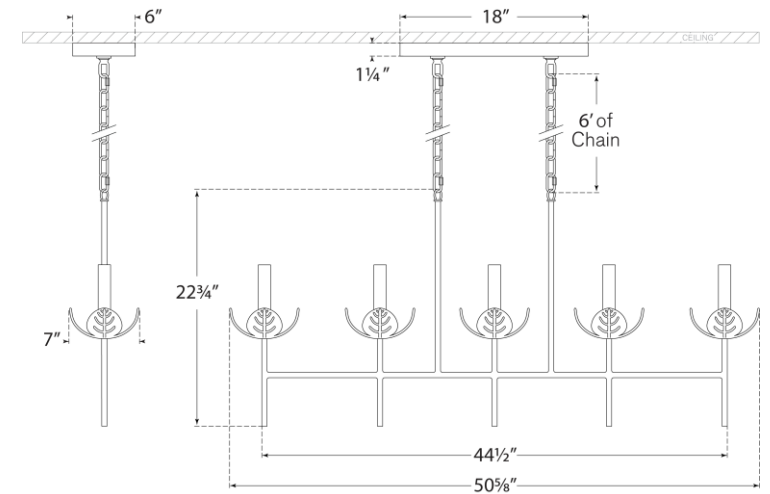

## Illana Large Linear Chandelier

Item # JN 5630PW-L

Designer: Julie Neill

Height: 22.75"

Width: 50.5" x 7"

Canopy: 6" x 18" Rectangle

Finishes: AGL, BSL, PW

Shade Treatments: N/A, L

Shade Details: 4" x 5.5" x 6"

Socket: 5 - E12 Candelabra

Wattage: 5 - 60 C11

Weight: 20 Pounds

Side View

Front View