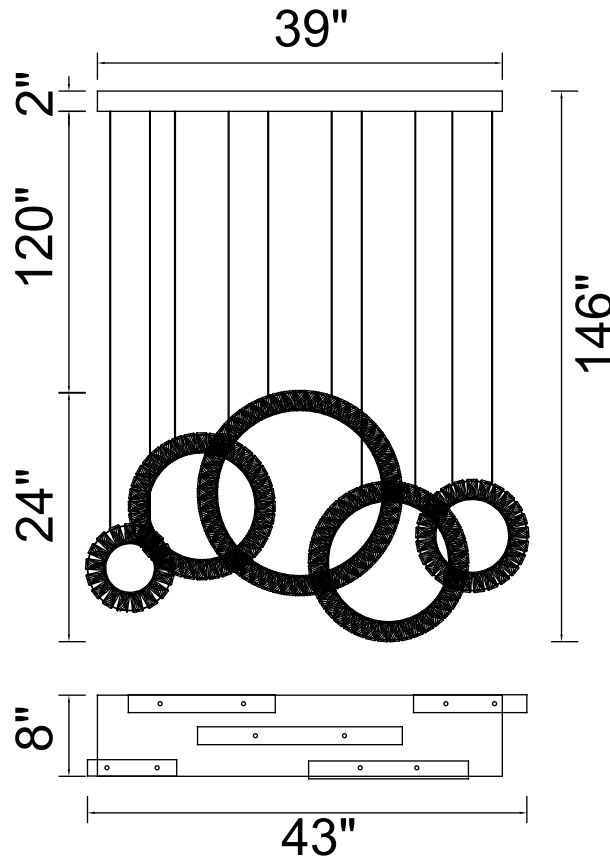

PROJECT: _____

FIXTURE TYPE: _____

LOCATION: _____

CONTACT/PHONE: _____

Item	1046P43-5 -601-RC
Collection	CELINA
Finish	Chrome
Glass	-----
Crystal	-----
Input	120V AC,60HZ,AC

Shade	-----
Length/Dia.	43"
Width/Ext.	8"
Height	24"
Maximum	146"
Lumens	1850

Light Source	LED
Bulb Info.	70W
Included	-----
Dimmable	Yes
Color	4000K
Weight	20.0KG