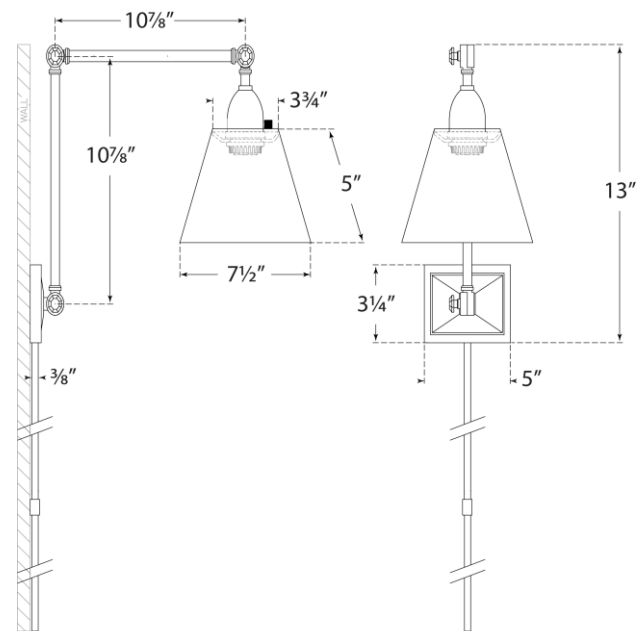

TEAR SHEET

Jane Double Library Wall Light

Item # AH 2330PN-L

Designer: Alexa Hampton

Height: 10.5" - 13"

Width: 7.5"

Extension: 14.75" - 30"

Backplate: 3.25" x 4.75" Rectangle

Finishes: AN, GM, HAB, PN

Shade Treatments: L

Shade Details: 3.75" x 7.5" x 5"

Socket: E26 On-Off

Wattage: 40 A19

Weight: 6 Pounds

Note: Cord Cover Included

Side View

Front View