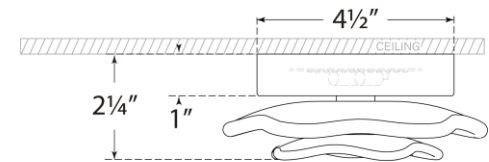

## Leighton 6" Layered Flush Mount

Item # KS 4063PN-CRE

Designer: kate spade new york

Height: 2.5"

Width: 6"

Canopy: 4.5" Round

Finishes: PN, SB

Glass Options: BLS, CRE

Socket: Dedicated LED

Wattage: 10w (1200lm)

Weight: 2 Pounds

Front View

Bottom View