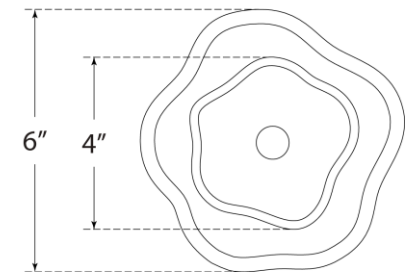

## Leighton 6" Layered Flush Mount

Item # KS 4063PN-CRE

Designer: kate spade new york

Height: 2.5"

Width: 6"

Canopy: 4.5" Round

Finishes: PN, SB

Glass Options: BLS, CRE

Socket: Dedicated LED

Wattage: 10w (1200lm)

Weight: 2 Pounds

Front View

Bottom View