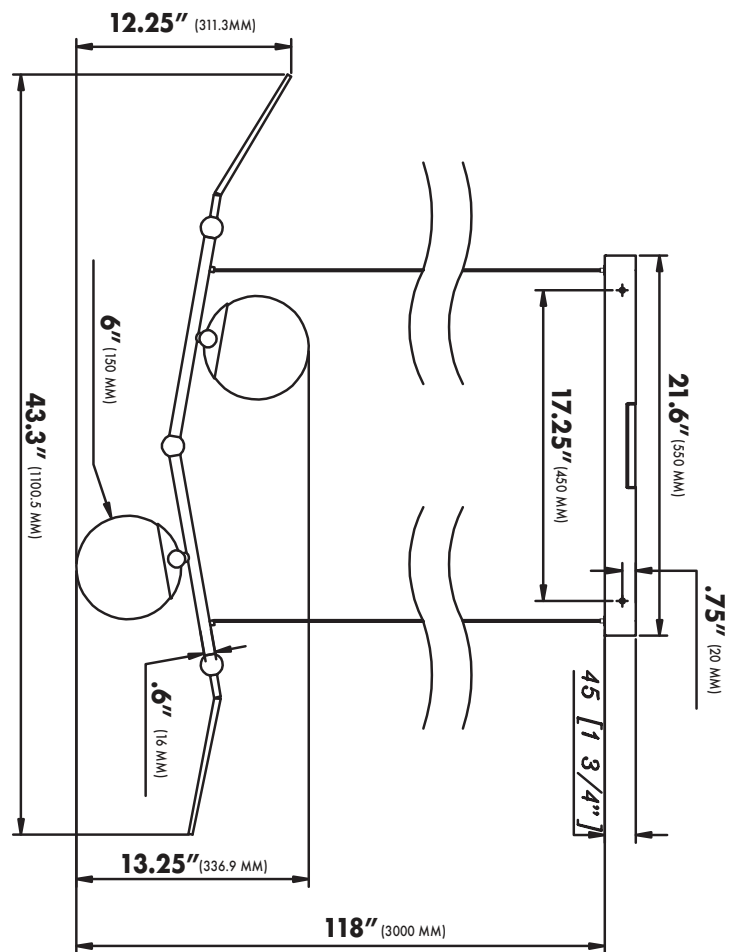

SPECIFICATIONS

• LUMENS	1594.7 LM
• WATTS	24.31W
• VOLTAGE	120V
• CRI	90
• CCT	3000K
• IP RATED	DRY LOCATION - IP20
• MATERIAL	ALUMINUM+IRON +FROSTED GLASS
• FINISH	BLACK
• LIFETIME	50000 HOURS
• DIMMABLE	YES
• WARRANTY	5-YEAR LIMITED

THE MEASUREMENTS ARE ROUNDED TO THE NEAREST 1/4"

AVAILABLE FINISHES