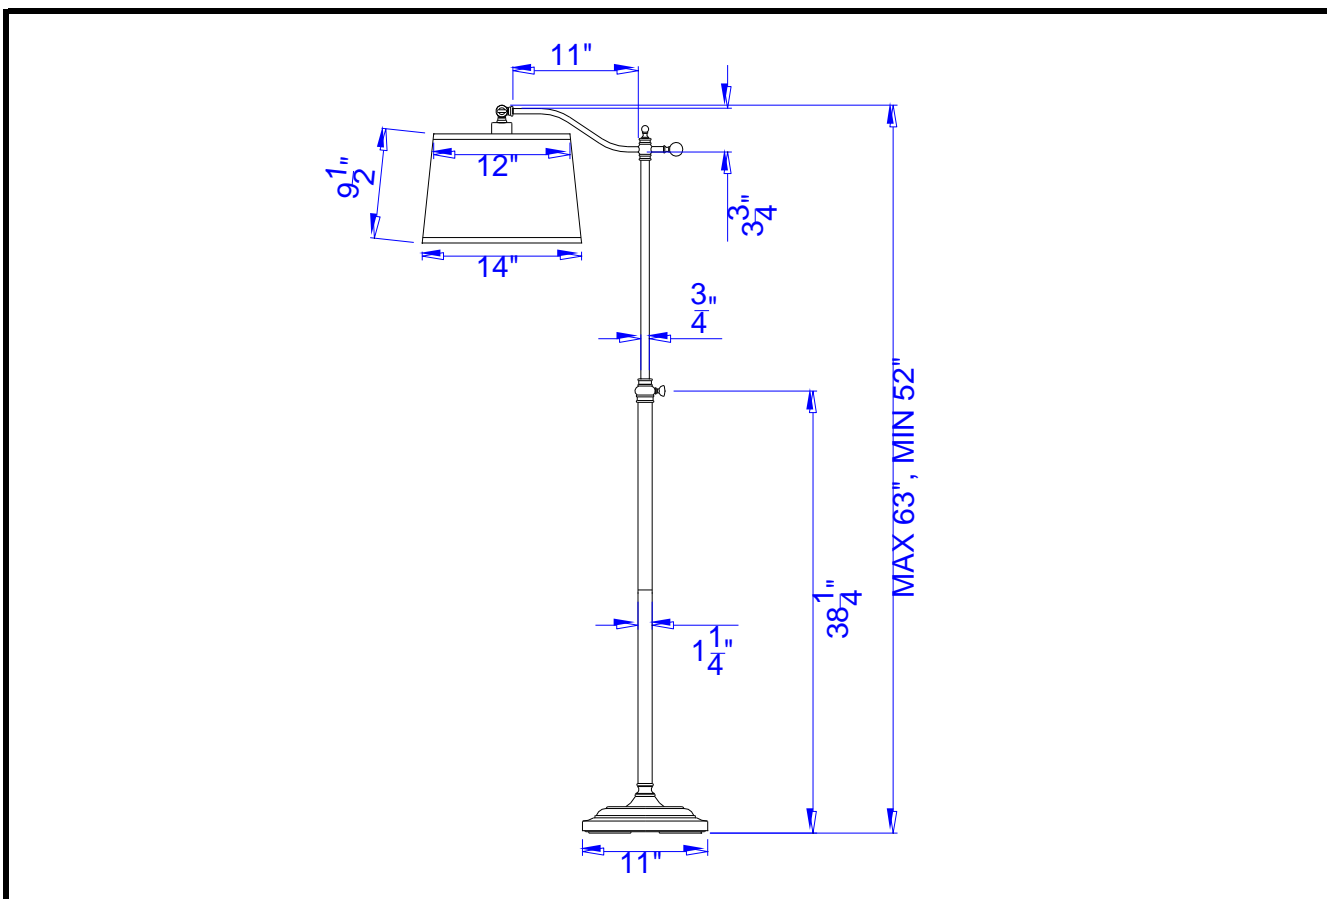

Project: _____

Catalog No.: _____

Lamp/Wattage: _____

- Model No:** BO-2205FL
- Description:** Wilmington Down Bridge Floor Lamp
- Material:** Metal
- Finish :** DB (Dark Bronze)
- Height:** 52"~63"
- Base Width:** Dia. 11"
- Wattage :** 100W
- Socket :** Medium Base (E27)
- Switch:** On/off Foot Switch
- Bulb:** Incandescent, CFL
- Wire Length:** 6'
- Wire Color:** Black
- Shade No:** SH-1366(DB)
- Material:** Paper
- Shade size:** 12"x14"x9 1/2"