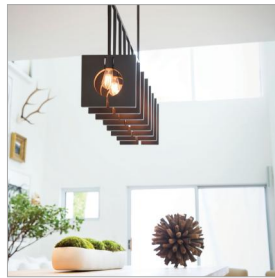

lisa mcDennon
COLLECTION

40½" W

22" H

LUDLOW

41315BGR

EIGHT LIGHT LINEAR

Ludlow cleverly blends a pendant for industrial features with inspiration drawn from Palladian architecture. Designed around the light source, Ludlow plays with the simple geometry of circles and squares for an ultra-stylish composition. Ludlow is part of the Lisa McDenon Collection.

DETAILS

FINISH:	Brushed Graphite
MATERIAL:	Steel
DIMMABLE:	No

DIMENSIONS

WIDTH:	37.3"
HEIGHT:	22"
DEPTH:	10
WEIGHT:	41lb

LIGHT SOURCE

LIGHT SOURCE:	Socketed
WATTAGE:	8-14w Med. LED, 100w Equiv.
VOLTAGE:	120v

MOUNTING

CANOPY:	4.75"W X 39"L
LEAD WIRE:	1 X 120"
MAX HEIGHT:	56.3

SHIPPING

CARTON LENGTH:	42.5
CARTON WIDTH:	12.5
CARTON HEIGHT:	25
CARTON WEIGHT:	48

PRODUCT DETAILS:

- This fixture includes multiple down stems in various lengths to customize the installation height, including two 6" stems and four 12" stems
- Suitable for use in dry (indoor) locations as defined by NEC and CEC. Meets United States UL Underwriters Laboratories & CSA Canadian Standards Association Product Safety Standards.
- The Lisa McDenon Collection offers a striking mix of edgy, sculptural silhouettes that incorporate modern, organic elements and luxe materials, brought to life by her innovative and original point of view.
- Bold silhouette with dramatic details creates a modern statement