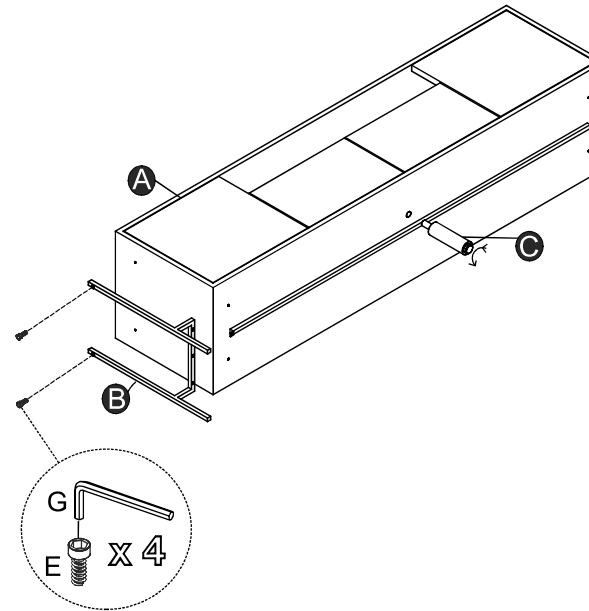

PARTS AND HARDWARE.

(A) Top , 1x 	
(B) Leg , 2x 	
(C) Center Leg, 1x 	(D) Allen bolt, 2x 16mm x 6 mm
(E) Allen bolt , 4x 20mm x 6 mm	(F) Allen bolt , 4x 25mm x 6 mm
(G) Allen Key , 1x (5 mm)	(H) Shelf Holder Pin , 8x (3 2x6 mm)
(I) Wall Clip , 2x 	(J) Zip Tie , 2x

NOTES.

Thank you for purchasing this quality product! Be sure to check all packing material carefully for small part that may have come loose inside the carton during shipping.

Please do not fully tighten all bolts until you finish assembling all parts. Once assembled, please go back to the rail and aligned then fully tighten all bolts. This will make assembly easier.

CAUTION: The item is heavy, assembly should be performed by two people.

STEP 1.