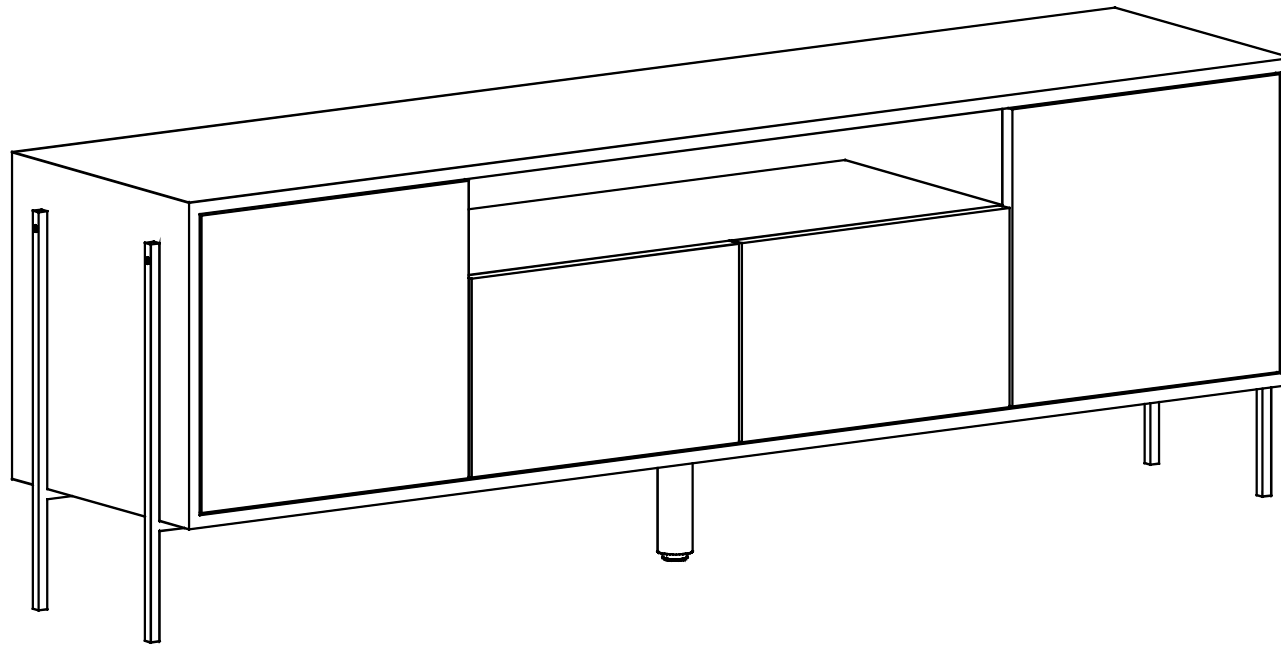

## **ASSEMBLY INSTRUCTIONS.**

TOBIN ENTERTAINMENT UNIT BROWN

**JD-1004-12**

THANK YOU FOR YOUR PURCHASE!

## PARTS AND HARDWARE.

(A) Top , 1x 	
(B) Leg , 2x 	
(C) Center Leg, 1x 	(D) Allen bolt, 2x  16mm x 6 mm
(E) Allen bolt , 4x  20mm x 6 mm	(F) Allen bolt , 4x  25mm x 6 mm
(G) Allen Key , 1x  (5 mm)	(H) Shelf Holder Pin , 8x  (3 2x6 mm)
(I) Wall Clip , 2x 	(J) Zip Tie , 2x 