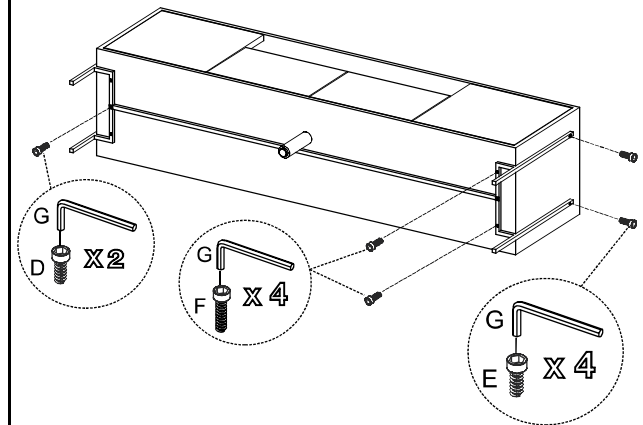

PARTS AND HARDWARE.

(A) Top , 1x 	
(B) Leg , 2x 	
(C) Center Leg, 1x 	(D) Allen bolt, 2x 16mm x 6 mm
(E) Allen bolt , 4x 20mm x 6 mm	(F) Allen bolt , 4x 25mm x 6 mm
(G) Allen Key , 1x (5 mm)	(H) Shelf Holder Pin , 8x (3 2x6 mm)
(I) Wall Clip , 2x 	(J) Zip Tie , 2x

NOTES.

Thank you for purchasing this quality product! Be sure to check all packing material carefully for small part that may have come loose inside the carton during shipping.

Please do not fully tighten all bolts until you finish assembling all parts. Once assembled, please go back to the rail and aligned then fully tighten all bolts. This will make assembly easier.

CAUTION: The item is heavy, assembly should be performed by two people.

STEP 1.

STEP 2.

STEP 3.

STEP 4.