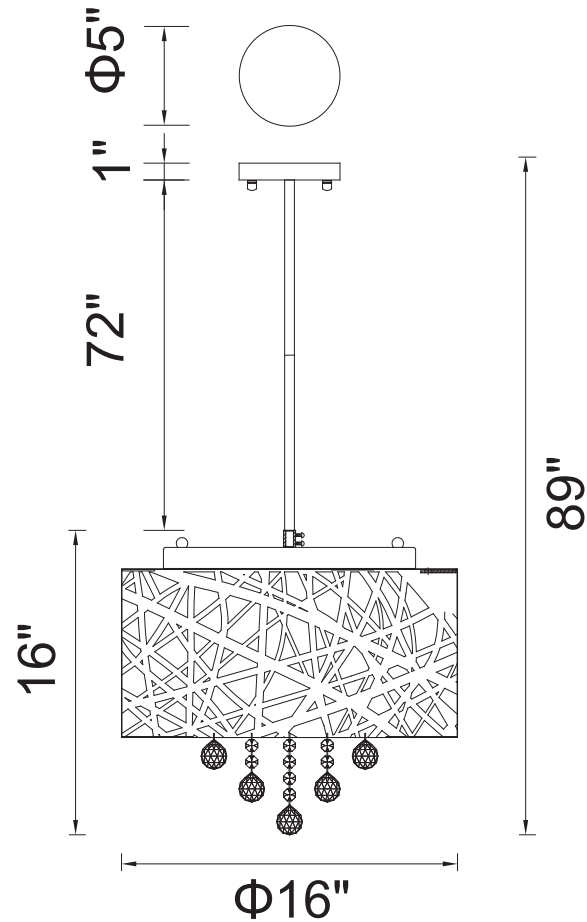

PROJECT: _____

FIXTURE TYPE: _____

LOCATION: _____

CONTACT/PHONE: _____

Item	5008P16ST-R
Collection	ETERNITY
Finish	Stainless Steel
Glass	-----
Crystal	Clear
Input	120V AC,60HZ,AC

Shade	-----
Length/Dia.	16"
Width/Ext.	-----
Height	16"
Maximum	89"
Lumens	-----

Light Source	G9
Bulb Info.	6×40W
Included	-----
Dimmable	Yes
Color	-----
Weight	