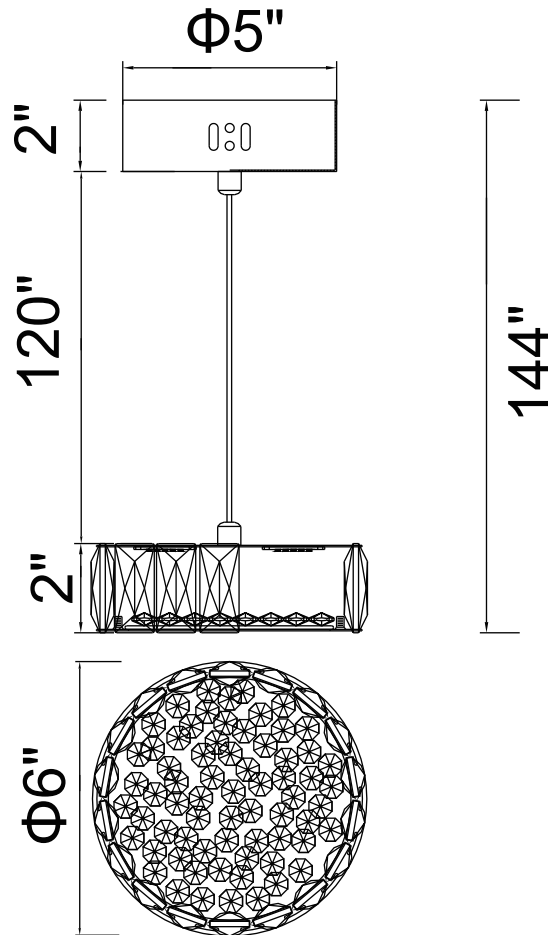

PROJECT: _____

FIXTURE TYPE: _____

LOCATION: _____

CONTACT/PHONE: _____

Item	5626P6-1-601
Collection	MILAN
Finish	Chrome
Glass	-----
Crystal	Clear
Input	120V AC,60HZ,AC

Shade	-----
Length/Dia.	6"
Width/Ext.	6"
Height	2"
Maximum	124"
Lumens	208

Light Source	LED
Bulb Info.	4W
Included	-----
Dimmable	Yes
Color	3000K
Weight	