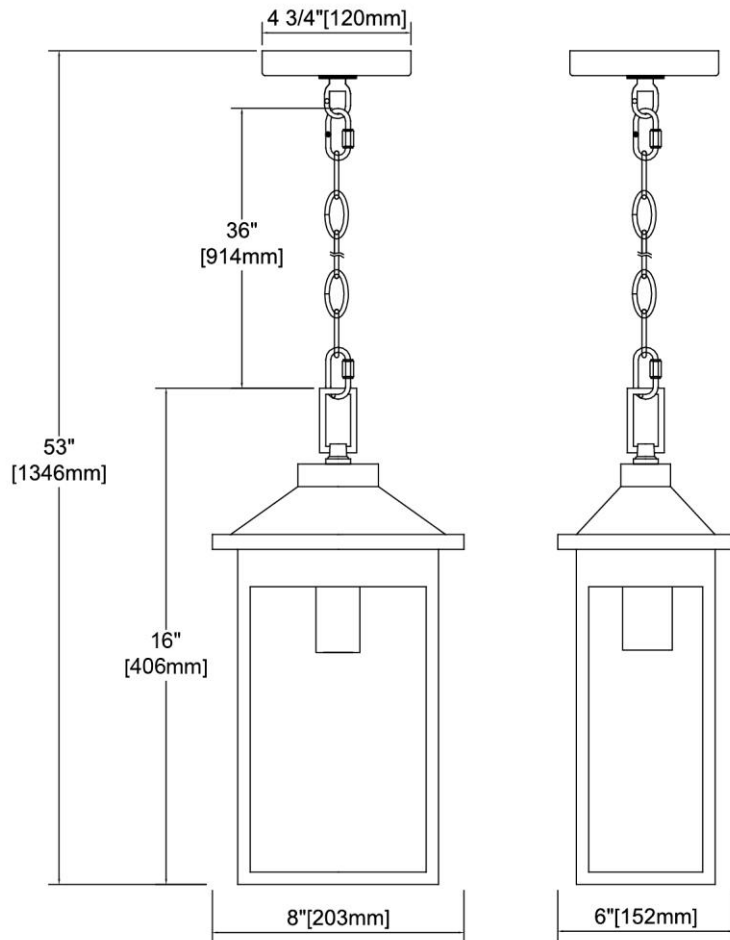

ITEM #:	46703/1
UPC	748119134376
Description	Lamplighter 1-Light Hanging in Matte Black with Seedy Glass
Finish	Matte Black
Materials	Glass, Steel
Brand	ELK Lighting
Collection	Lamplighter
Category	Outdoor Lighting
Type	Hanging

ITEM DIMENSIONS				RATINGS & SPECIFICATIONS				
Width	8 inches			Safety Rating	ETL		Certification	Wet locations
Depth	5.75 inches			ADA Compliant	N/A		Voltage	120
Height	16 inches			BULBS / SOCKETS				
Weight	5 pounds			Quantity	1	Wattage	100 watts	
ADDITIONAL DIMENSIONS				Included	No	Type	A19 (E26 Medium Base)	
Backplate / Canopy	4.75 diameter			Other	N/A			
HCWO	N/A			CHAIN / CORD INFORMATION				
Min. Extension	N/A			Chain	36 inches	Cord	72 inches - Black	
Max. Extension	N/A			SHADE / GLASS DETAILS				
OVERALL HEIGHT				Shade/Glass Description	Seedy glass			
Min.	19 inches	Max.	53 inches	Width	N/A		Height	N/A
EXTENSION ROD(S)				Width at Top	N/A		Width at Bottom	N/A
N/A								