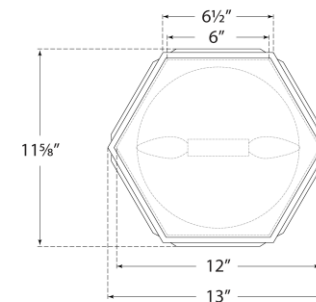

TEAR SHEET

Bradford Small Hexagonal Flush Mount

Item # KS 4120MIR/SB-FG

Designer: kate spade new york

Height: 4.25"

Width: 13"

Finishes: BLK/SB, BLS/PN, CRE/SB, MIR/PN, MIR/SB

Glass Options: FG

Socket: 2 - E12 Candelabra

Wattage: 2 - 60 B11

Weight: 12 Pounds

Front View

Bottom View