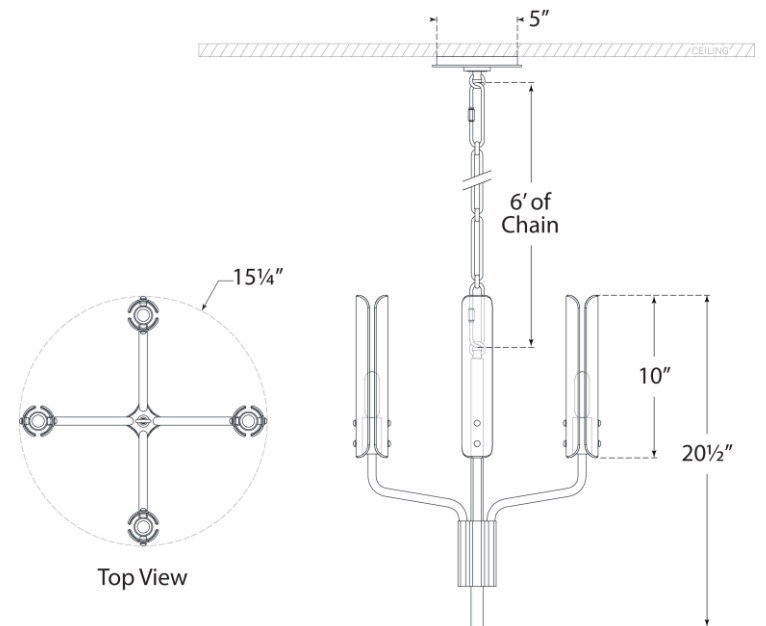

TEAR SHEET

Casoria Petite Chandelier

Item # ARN 5481BZ-CG

Designer: AERIN

Height: 20.5"

Width: 15.25"

Canopy: 5" Round

Finishes: BZ, HAB, PN

Glass Options: CG

Socket: 4 - E12 Candelabra

Wattage: 4 - 6.5 LED B11

Weight: 13 Pounds

Top View

Side View