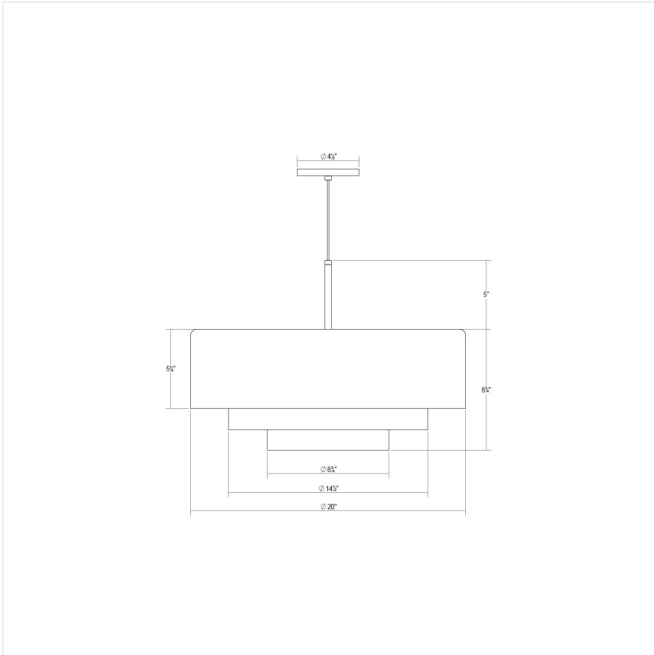

# Modern Tiers 20" Flat LED Pendant Spec Sheet

SKU: 3527.14

Modern Tiers Pendants celebrate pure modern geometry and functional simplicity. Smooth, muted concentric tiered rings—domed or in a flat drum shape—channel light downward, creating an illuminating LED glow within a sculptural form. Scaled for residential, hospitality and commercial settings for an enduring modern presence.

## Dimensions

Height:	13.75"
Diameter:	20"
Canopy/Backplate/Base:	4.5"
Hanging Details:	20' Adjustable Cord
Shape:	Flat
Size:	20"
Canopy/Backplate/Base Height:	0.5"