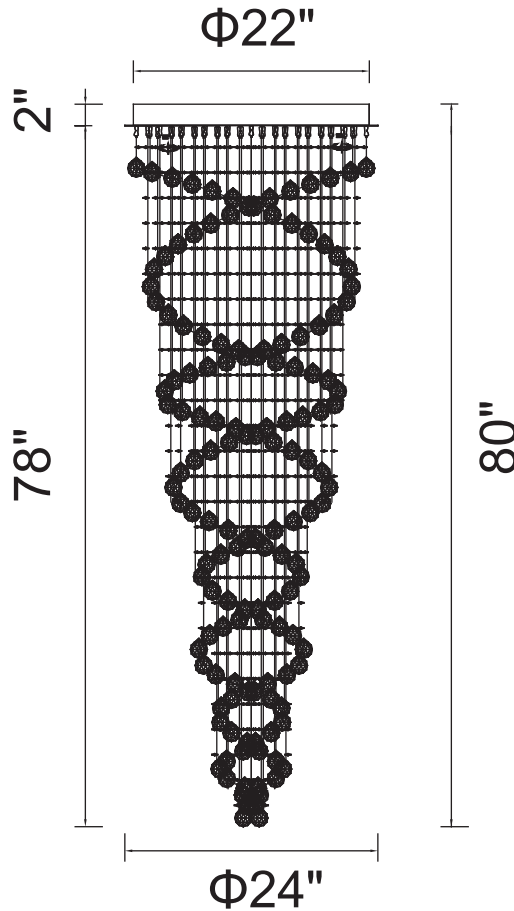

PROJECT: \_\_\_\_\_  
 FIXTURE TYPE: \_\_\_\_\_  
 LOCATION: \_\_\_\_\_  
 CONTACT/PHONE: \_\_\_\_\_

Item	6606C24C
Collection	DOUBLE SPIRAL
Finish	Chrome
Glass	-----
Crystal	Clear
Input	120V AC,60HZ,AC

Shade	-----
Length/Dia.	24"
Width/Ext.	-----
Height	80"
Maximum	-----
Lumens	-----

Light Source	GU10
Bulb Info.	9×35W
Included	-----
Dimmable	Yes
Color	-----
Weight	