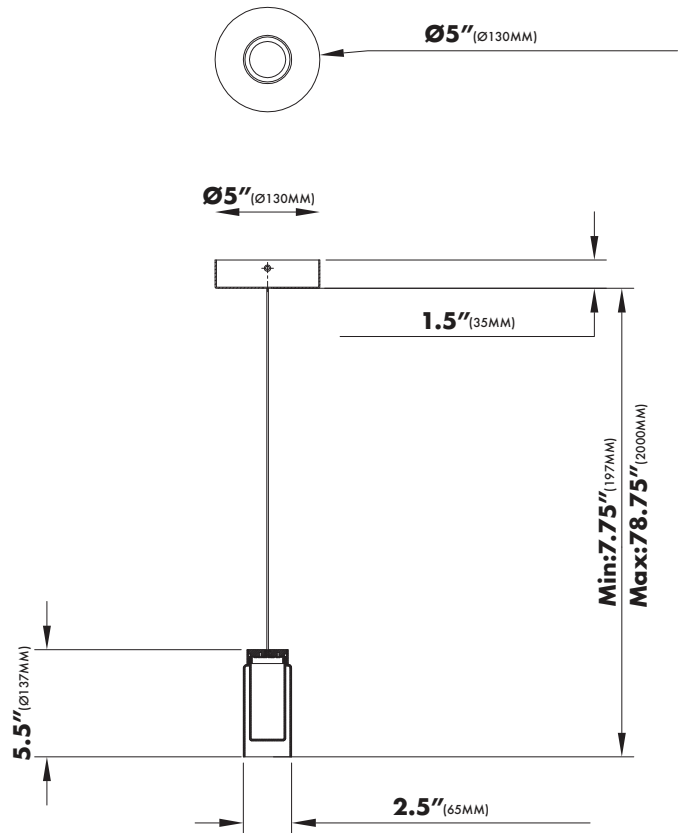

### SPECIFICATIONS

• LUMENS	386.73LM
• WATTS	5.6W
• VOLTAGE	120V
• CRI	90
• CCT	3000K
• IP RATED	DRY LOCATION - IP20
• MATERIAL	ALUMINUM / GLASS / IRON
• FINISH	ANTIQUE BRASS / BLACK / CHROME
• LIFETIME	50000 HOURS
• DIMMABLE	YES
• SHADE SHAPE	ROUND
• SHADE MATERIAL	GLASS
• SHADE COLOR	WHITE
• WARRANTY	5-YEAR LIMITED

THE MEASUREMENTS ARE ROUNDED TO THE NEAREST 1/4"