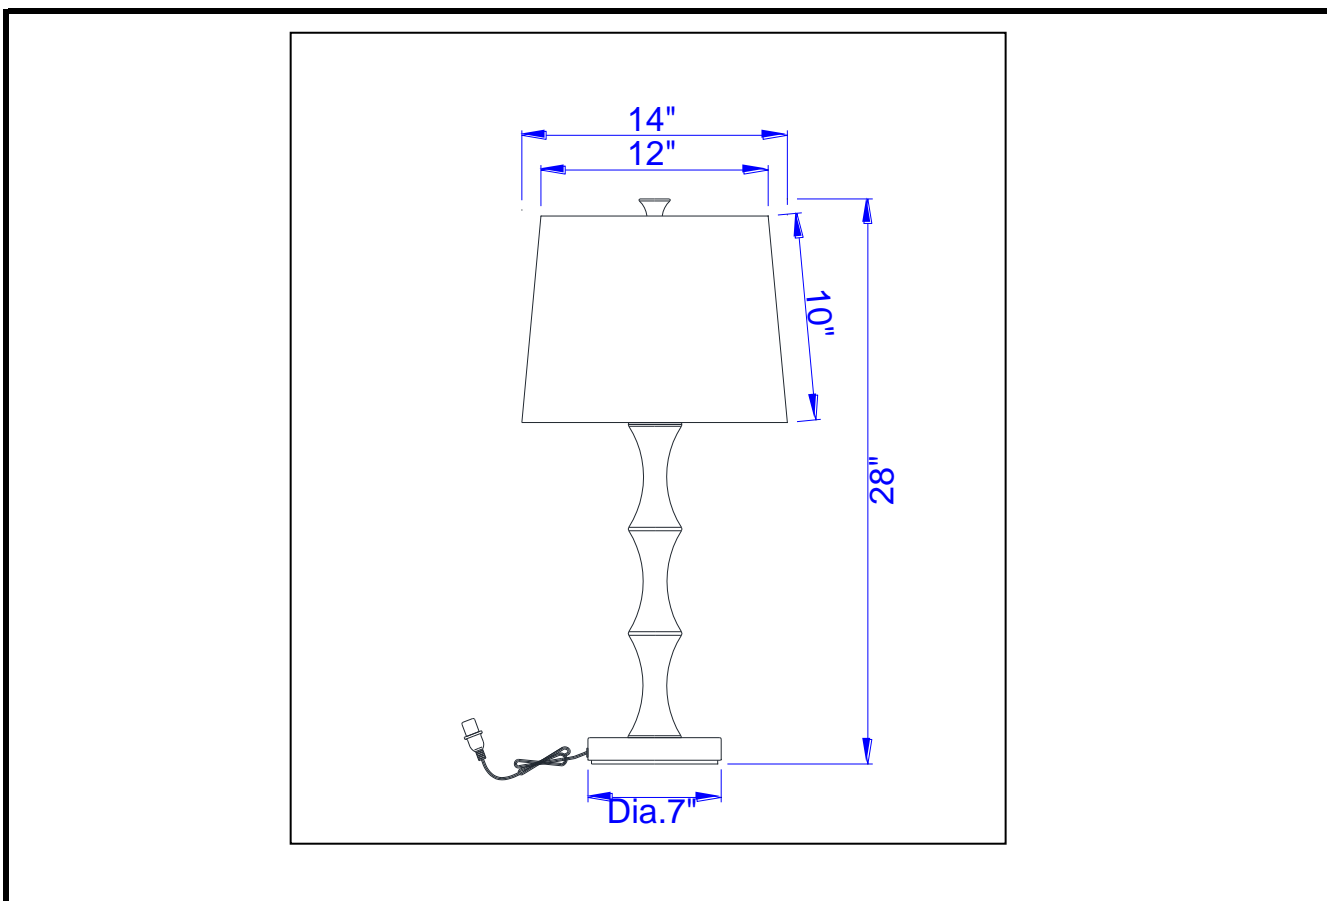

Project: _____

Catalog No.: _____

Lamp/Wattage: _____

Model No: BO-2039TB
Description: Resin Bamboo Table Lamp
Material: Resin
Finish : Bamboo
Height: 28"
Base Width: Dia.7"
Wattage : 150W
Socket : Medium Base (E27)
Switch: 3-way
Bulb: Incandescent, CFL
Wire Length: 6'
Wire Color: Brown
Shade No: SH-1239
Material: Linen
Shade size: 12"x14"x10"
Certificate : 