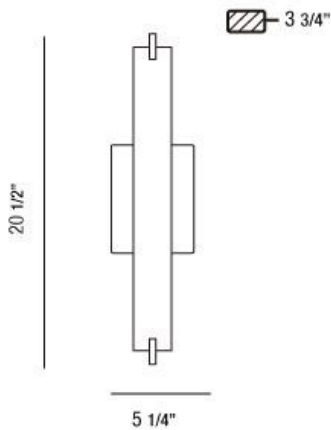

ZUMA, WALL MOUNT

PRODUCT DETAILS

| | | |
|-------------------------|---|----------------|
| No. | : | 23272-026 |
| Product Color | : | BRUSHED NICKEL |
| Product Material | : | METAL |
| Shade / Accent Colour | : | FROSTED |
| Shade / Accent Material | : | GLASS |
| Width | : | 20.5" |
| Height | : | 5.25" |
| Ext | : | 3.75" |
| Weight | : | 3.4lbs |

LIGHT SOURCE DETAILS

| | | |
|-------------------|---|---------|
| Number of Bulbs | : | 3 |
| Light Source | : | Halogen |
| Light Source Type | : | G9 |
| Input Voltage | : | 120V |
| Bulb Voltage | : | 120V |
| Socket Type | : | G9 |
| Wattage | : | 40W |
| Total Wattage | : | 120W |
| Bulb Included | : | Yes |
| Dimmable | : | Yes |

Options Available

| ITEM NO. | FINISH | SHADE |
|-----------|----------------|---------|
| 23272-019 | CHROME | FROSTED |
| 23272-026 | BRUSHED NICKEL | FROSTED |

TECHNICAL DETAILS

| | | |
|---------------------------|---|---|
| Canopy / Backplate Length | : | 6.125" |
| Canopy / Backplate Height | : | 0.813" |
| Canopy / Backplate Width | : | 4.5" |
| Adjustable Lamp Head | : | No |
| Mounting | : | Up or Down |
| Approval | : |  |