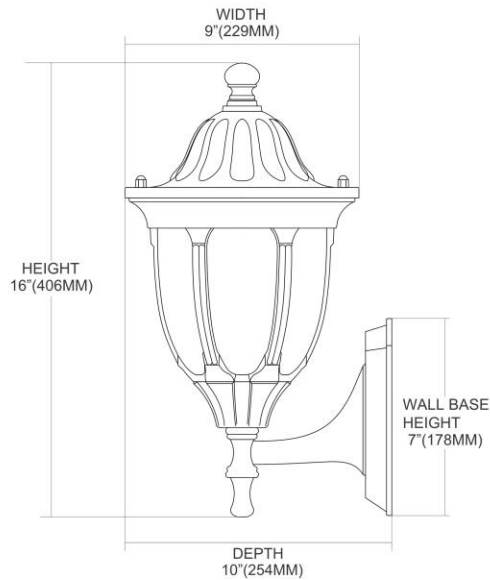

ITEM #:	45001/1
UPC	748119040929
Description	Glendale 1-Light Outdoor Wall Lamp in Regal Bronze
Finish	Regal Bronze
Materials	Cast Aluminum
Brand	ELK Lighting
Collection	Glendale
Category	Outdoor Lighting
Type	Sconce

ITEM DIMENSIONS				RATINGS & SPECIFICATIONS				
Width	9 inches			Safety Rating	N/A		Certification	N/A
Depth	10 inches			ADA Compliant	N/A		Voltage	N/A
Height	16 inches			BULBS / SOCKETS				
Weight	3 pounds			Quantity	1	Wattage	100 watts	
ADDITIONAL DIMENSIONS				Included	No		Type	A19 (E26 Medium Base)
Backplate / Canopy	N/A			Other	N/A			
HCWO	N/A			CHAIN / CORD INFORMATION				
Min. Extension	N/A			Chain	N/A		Cord	N/A
Max. Extension	N/A			SHADE / GLASS DETAILS				
OVERALL HEIGHT				Shade/Glass Description	Regal Bronze with Clear Glass			
Min.	N/A		Max.	N/A				
EXTENSION ROD(S)				Width	N/A		Height	N/A
N/A				Width at Top	N/A		Width at Bottom	N/A