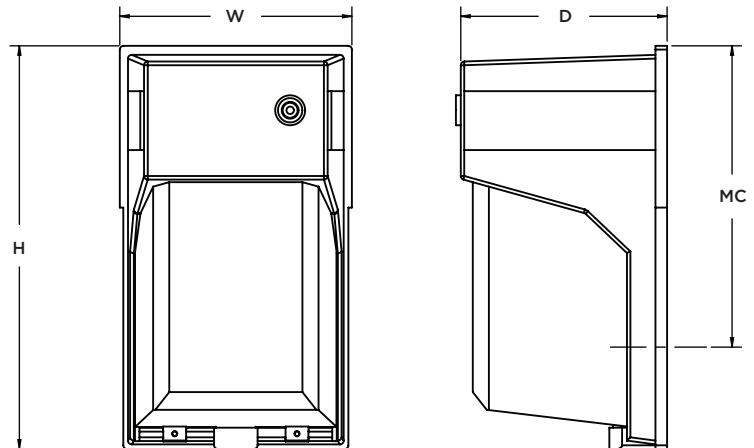

Specifications and dimensions
subject to change without notice.

MC - Mounting Center

Ordering Information:

Bronze	LED	Source Lumens	CCT	H	W	D	MC
BWSW2400L41RB	27W	2430	4100K	11"	6-3/8"	5-1/2"	8"