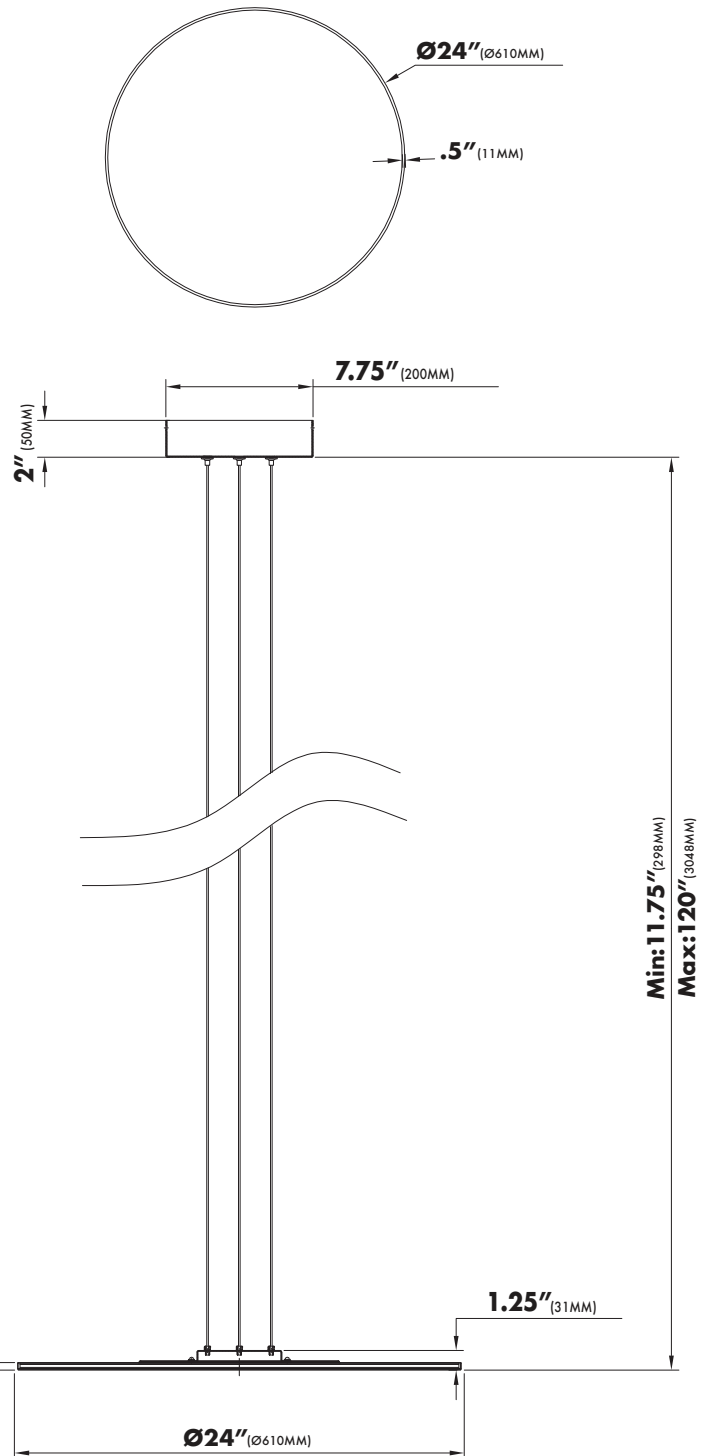

SALM SERIES
VMC31840

**LIGHT SPECIFICATIONS
LED CHADELIER**

SPECIFICATIONS

• LUMENS	3102.22LM
• WATTS	45.79W
• VOLTAGE	120V
• CRI	90
• CCT	3000K
• IP RATED	DRY LOCATION - IP20
• MATERIAL	ALUMINUM / ACRYLIC
• FINISH	BLACK
• LIFETIME	50000 HOURS
• DIMMABLE	YES
• WARRANTY	5-YEAR LIMITED

THE MEASUREMENTS ARE ROUNDED TO THE NEAREST 1/4"

AVAILABLE FINISHES