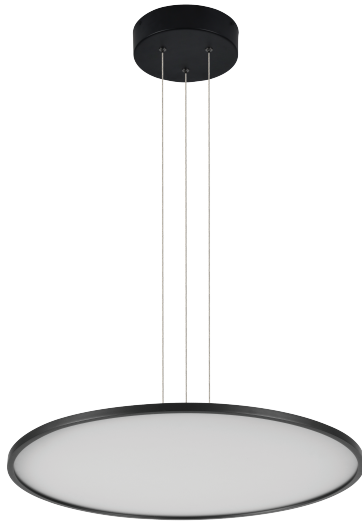

SALM SERIES
VMC31840

**LIGHT SPECIFICATIONS
LED CHADELIER**

SPECIFICATIONS

• LUMENS	3102.22LM
• WATTS	45.79W
• VOLTAGE	120V
• CRI	90
• CCT	3000K
• IP RATED	DRY LOCATION - IP20
• MATERIAL	ALUMINUM / ACRYLIC
• FINISH	BLACK
• LIFETIME	50000 HOURS
• DIMMABLE	YES
• WARRANTY	5-YEAR LIMITED

THE MEASUREMENTS ARE ROUNDED TO THE NEAREST 1/4"

AVAILABLE FINISHES