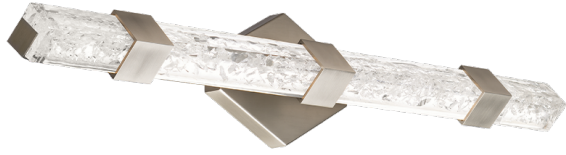

Project:

Location:

Fixture Type:

Catalog Number:

AVAILABLE FINISHES:

Regal

WS-46128

PRODUCT DESCRIPTION

Artisanal reclaimed crystal shards glitter with ample ambient illumination. LEDs illuminate the crystal shards frozen within this dramatic bath sconce. Installs in either horizontal or vertical directions depending on your needs

FEATURES

- Driver concealed within the canopy
- Artisan crafted reclaimed crystal shade

SPECIFICATIONS

Rated Life	50000 Hours
Standards	ETL, cETL,Damp Location Listed,Title 24 JA8: 2019 Compliant
Input	120/277V
Dimming	TRIAC: 100-10%
Mounting	Can be mounted on wall in all orientations
Color Temp	3000K
CRI	90
Construction	Steel and aluminum body with reclaimed crystal shade and PC diffuser

WS-46128

Model & Size	Color Temp	Finish	LED Watts	LED Lumens	Delivered Lumens
WS-46128 28"	3000K	AB Aged Brass	24.7W	2240	1147
	3000K	BN Brushed Nickel	24.7W	2240	1147

Example: **WS-46128-BN**