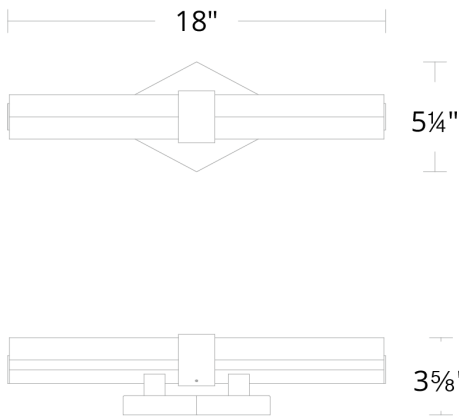

**FEATURES**

- Driver concealed within the canopy
- Artisan crafted reclaimed crystal shade

**SPECIFICATIONS**

Rated Life	50000 Hours
Standards	ETL, cETL,Damp Location Listed,Title 24 JA8: 2019 Compliant
Input	120/277V
Dimming	TRIAC: 100-10%
Mounting	Can be mounted on wall in all orientations
Color Temp	3000K
CRI	90
Construction	Steel and aluminum body with reclaimed crystal shade and PC diffuser