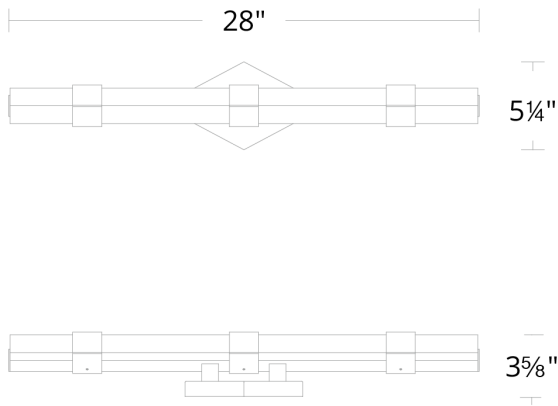

SPECIFICATIONS

Rated Life	50000 Hours
Standards	ETL, cETL,Damp Location Listed,Title 24 JA8: 2019 Compliant
Input	120/277V
Dimming	TRIAC: 100-10%
Mounting	Can be mounted on wall in all orientations
Color Temp	3000K
CRI	90
Construction	Steel and aluminum body with reclaimed crystal shade and PC diffuser