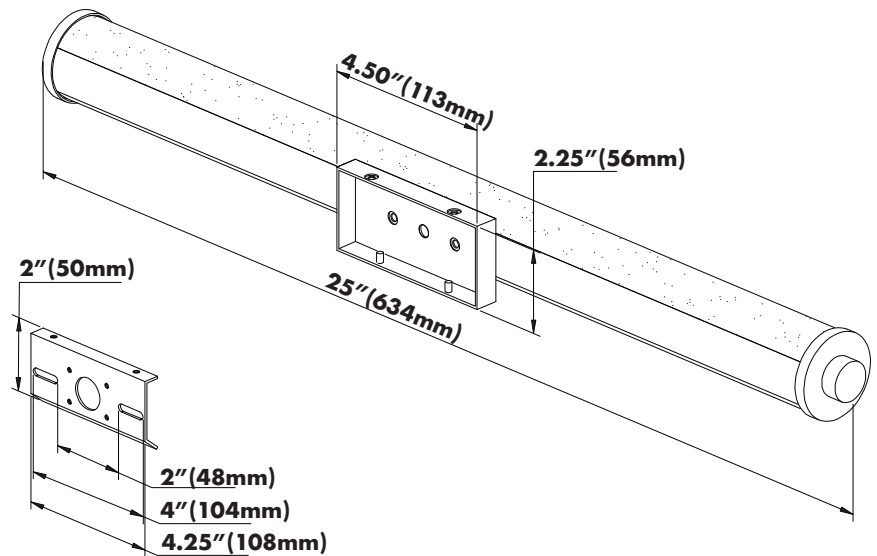

SPECIFICATIONS

• LUMENS	1387.9LM
• WATTS	24.29W
• VOLTAGE	120V
• CRI	90
• CCT	3000K
• IP RATED	DAMP LOCATION
• MATERIAL	ALUMINUM / GLASS / IRON
• FINISH	ALUMINUM / CHROME
• LIFETIME	50,000 HOURS
• DIMMABLE	YES, AC LED
• SHADE SHAPE	CIRCULAR
• SHADE MATERIAL	ALUMINUM / ACRYLIC
• SHADE COLOR	WHITE
• WARRANTY	5-YEAR LIMITED

THE MEASUREMENTS ARE ROUNDED TO THE NEAREST 1/4"

AVAILABLE FINISHES