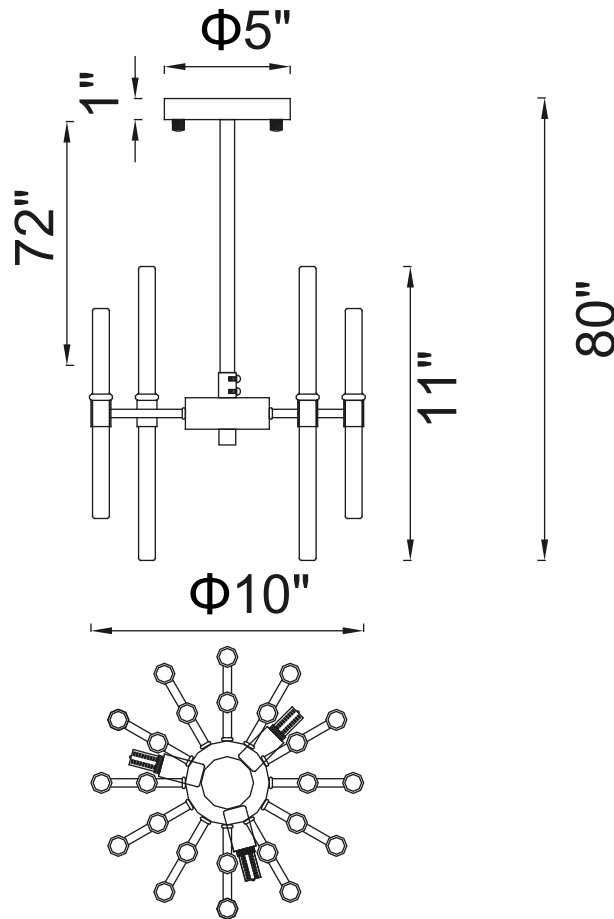

PROJECT: _____
 FIXTURE TYPE: _____
 LOCATION: _____
 CONTACT/PHONE: _____

Item	1137P10-3-613
Collection	MIROIR
Finish	Polished Nickel
Glass	Clear
Crystal	-----
Input	120V AC,60HZ,AC

Shade	-----
Length/Dia.	10"
Width/Ext.	-----
Height	11"
Maximum	80"
Lumens	-----

Light Source	G9
Bulb Info.	6×40W
Included	-----
Dimmable	Yes
Color	-----
Weight	