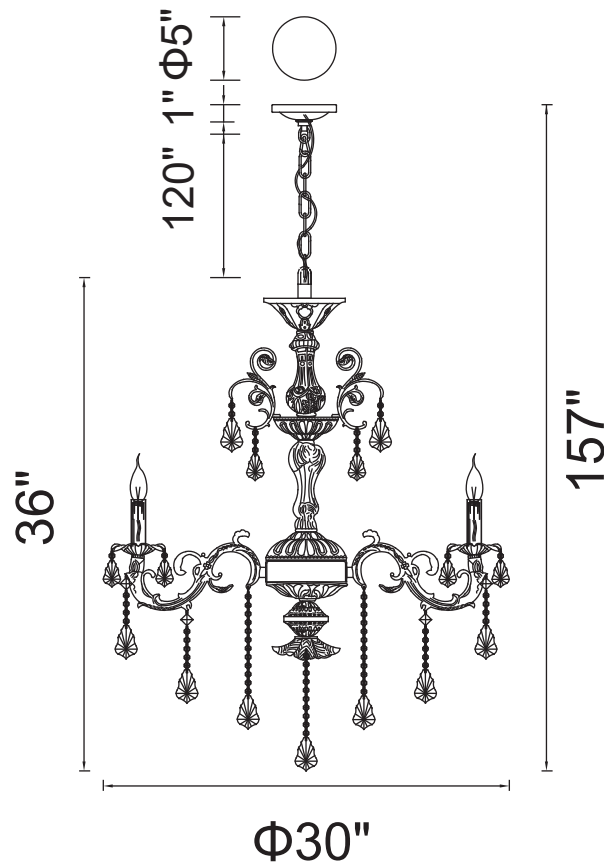

PROJECT: \_\_\_\_\_

FIXTURE TYPE: \_\_\_\_\_

LOCATION: \_\_\_\_\_

CONTACT/PHONE: \_\_\_\_\_

Item	2011P30AB-8
Collection	BRASS
Finish	Antique Brass
Glass	-----
Crystal	Clear
Input	120V AC,60HZ,AC

Shade	-----
Length/Dia.	30"
Width/Ext.	-----
Height	36"
Maximum	157"
Lumens	-----

Light Source	E12
Bulb Info.	8×60W
Included	-----
Dimmable	Yes
Color	-----
Weight	