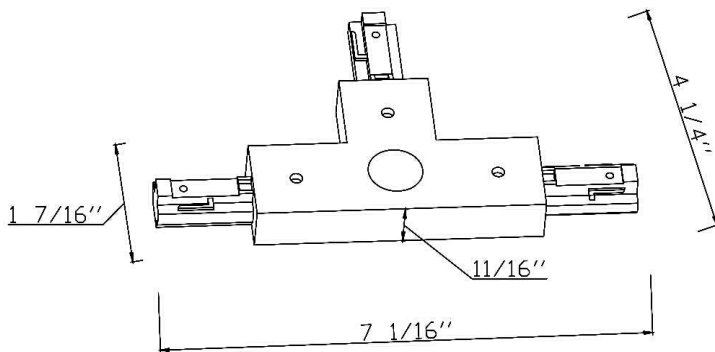

TKATC-MW

Elitco Lighting

by
Elegant

T-Connector for Track Section MW

PRODUCT DESCRIPTION

T-Connector for Track Section MW: Used to connect three pieces of track together in a "T" shape and carry the electricity. Can be used as a power feed with one knockout

DIAMETER: $7 \frac{1}{16}'' \times 4 \frac{1}{4}'' \times \frac{11}{16}''$

FINISHES: Matte White