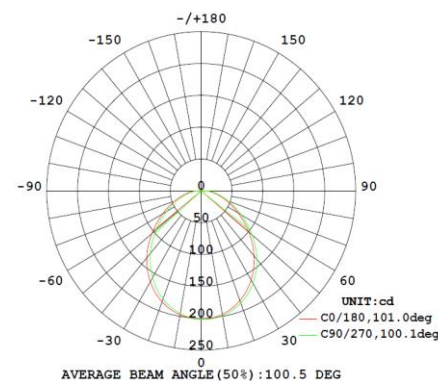

Construction

- Aluminum trim ring with durable powder coat finish
- Polycarbonate lens diffuses light
- No LED DRIVER

Installation

- Mount on standard 4" Junction box.

Specifications

Category	Disk Light	Individual Box Weight Per Unit (Lbs)	0.5
Shape	Round	Inner Package Length (Inch)	10.39
Bulb Base Type	Integrated LED	Inner Package Width (Inch)	6.97
Bulb Base Finish	N/A	Inner Package Height (Inch)	7.4
Color Temperature	3000K	Inner Package Weight Per Unit (Lbs)	3.2
Beam Angle	105°	Inner Package Quantity	6
Finish	White		
CRI	90		
Average Life (Hours)	50000		
Estimated Yearly Energy Cost (11 ¢ /Kwh)	1.39		
Life Based On 3Hrs/Day (Years)	45.66		
Product Length (Inch)	N/A	Lamp Type	LED Downlight
Product Width (Inch)	6.26	Bulb Shape	N/A
Product Height (Inch)	1.18	Dry/Wet/Damp	Damp
Product Extension (Inch)	N/A	Energy Star	YES
Product Weight Per Unit (Lbs)	0.15	Power Factor	0.95
Dimmable	Yes	Current	110mA
Watts	11.5	Lumen/Watt	52
Watt Equivalent	65	Warranty (Year)	5
Lumens	600	DLC (Yes/No)	NO
Certification (UL/ETL/FCC)	ETL	Input Voltage	120
Individual Box Length (Inch)	6.81	Housing Material	Aluminum
Individual Box Width (Inch)	6.6	Lens	PC
Individual Box Height (Inch)	1.6	Led Type	Hongli