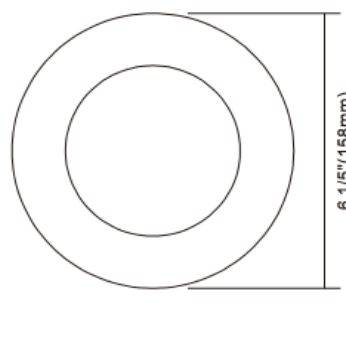

Construction

- Aluminum trim ring with durable powder coat finish
- Polycarbonate lens diffuses light
- No LED DRIVER

Installation

- Mount on standard 4" Junction box.

Specifications

Category	Disk Light	Individual Box Weight Per Unit (Lbs)	0.5
Shape	Round	Inner Package Length (Inch)	10.39
Bulb Base Type	Integrated LED	Inner Package Width (Inch)	6.97
Bulb Base Finish	N/A	Inner Package Height (Inch)	7.4
Color Temperature	3000K	Inner Package Weight Per Unit (Lbs)	3.2
Beam Angle	105°	Inner Package Quantity	6
Finish	White		
CRI	90		
Average Life (Hours)	50000		
Estimated Yearly Energy Cost (11 ¢ /Kwh)	1.39		
Life Based On 3Hrs/Day (Years)	45.66		
Product Length (Inch)	N/A	Lamp Type	LED Downlight
Product Width (Inch)	6.26	Bulb Shape	N/A
Product Height (Inch)	1.18	Dry/Wet/Damp	Damp
Product Extension (Inch)	N/A	Energy Star	YES
Product Weight Per Unit (Lbs)	0.15	Power Factor	0.95
Dimmable	Yes	Current	110mA
Watts	11.5	Lumen/Watt	52
Watt Equivalent	65	Warranty (Year)	5
Lumens	600	DLC (Yes/No)	NO
Certification (UL/ETL/FCC)	ETL	Input Voltage	120
Individual Box Length (Inch)	6.81	Housing Material	Aluminum
Individual Box Width (Inch)	6.6	Lens	PC
Individual Box Height (Inch)	1.6	Led Type	Hongli