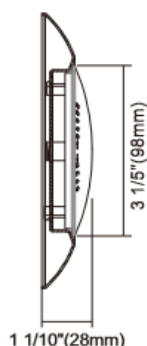

R41230NDK-6PK

4" LED LOW PROFILE DISK LIGHT

Elitco Lighting

Direct LED replacement for 4" "J-BOX".

Save 80% in energy costs – 11.5 watt LED versus 50 watt BR20 – and eliminate multiple lamp replacements over the 50,000 hour rated life.

Performance

- Use with most 4" "J-BOX".
- Dimmable with most standard incandescent (triac) and low voltage electronic (ELV) dimmers for 5-100% light control
- Eliminate up to 14 lamps replacements - long life Seoul LEDs last up to 50,000 hours, compared to incandescent lamps with a rated life of 2,500 hours
- Energy Star and ETL compliant, for use in wet locations

Construction

- Aluminum trim ring with durable powder coat finish
- Polycarbonate lens diffuses light
- No LED DRIVER

Installation

- Mount on standard 4" Junction box.

Specifications

Category	Disk Light	Individual Box Weight Per Unit (Lbs)	0.5
Shape	Round	Inner Package Length (Inch)	10.39
Bulb Base Type	Integrated LED	Inner Package Width (Inch)	6.97
Bulb Base Finish	N/A	Inner Package Height (Inch)	7.4
Color Temperature	3000K	Inner Package Weight Per Unit (Lbs)	3.2
Beam Angle	105°	Inner Package Quantity	6
Finish	White		
CRI	90		
Average Life (Hours)	50000		
Estimated Yearly Energy Cost (11 ¢ /Kwh)	1.39		
Life Based On 3Hrs/Day (Years)	45.66		
Product Length (Inch)	N/A	Lamp Type	LED Downlight
Product Width (Inch)	6.26	Bulb Shape	N/A
Product Height (Inch)	1.18	Dry/Wet/Damp	Damp
Product Extension (Inch)	N/A	Energy Star	YES
Product Weight Per Unit (Lbs)	0.15	Power Factor	0.95
Dimmable	Yes	Current	110mA
Watts	11.5	Lumen/Watt	52
Watt Equivalent	65	Warranty (Year)	5
Lumens	600	DLC (Yes/No)	NO
Certification (UL/ETL/FCC)	ETL	Input Voltage	120
Individual Box Length (Inch)	6.81	Housing Material	Aluminum
Individual Box Width (Inch)	6.6	Lens	PC
Individual Box Height (Inch)	1.6	Led Type	Hongli