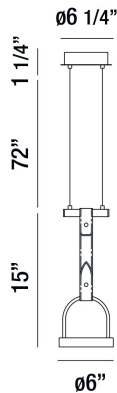

LAPPIN, 6" ROUND PENDANT

PRODUCT DETAILS

No.	:	35899-013
Product Color	:	CHROME
Product Material	:	METAL
Diameter	:	6"
Height	:	15"
Overall Height	:	88.25"
Weight	:	3.3lbs

LIGHT SOURCE DETAILS

Light Source Type	:	INTEGRATED LED
Input Voltage	:	120V
Bulb Voltage	:	120V
Total Wattage	:	12W
Total Lumen	:	720lm
Kelvin	:	3000K
CRI	:	80+
Dimmable	:	Yes

Options Available

ITEM NO.	FINISH	SHADE
35899-013	CHROME	

TECHNICAL DETAILS

Hanging Support Type	:	AIRCRAFT CABLE
Hanging Support Length	:	72"
Canopy / Backplate Height	:	1.25"
Canopy / Backplate Dia.	:	6.25"
Location	:	DRY
Approval	:	