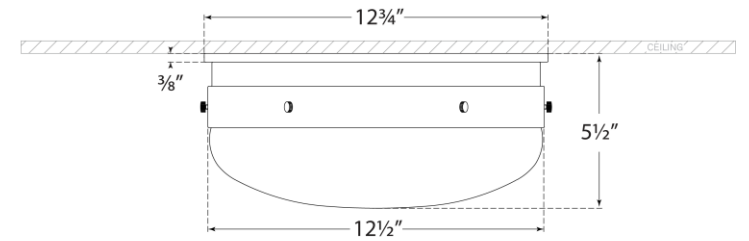

TEAR SHEET

Hicks Small Flush Mount

Item # TOB 4063AN-WG

Designer: Thomas O'Brien

Height: 5.5"

Width: 13"

Finishes: AN, BZ/HAB, HAB, PN

Glass Options: WG

Socket: 2 - E26 Keyless

Wattage: 2 - 60 A19

Weight: 9 Pounds

Front View

Bottom View