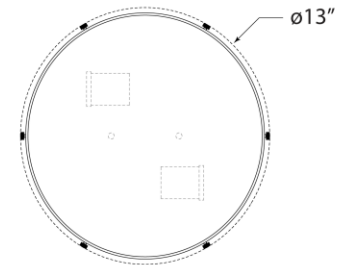

TEAR SHEET

Hicks Small Flush Mount

Item # TOB 4063AN-WG

Designer: Thomas O'Brien

Height: 5.5"

Width: 13"

Finishes: AN, BZ/HAB, HAB, PN

Glass Options: WG

Socket: 2 - E26 Keyless

Wattage: 2 - 60 A19

Weight: 9 Pounds

Front View

Bottom View