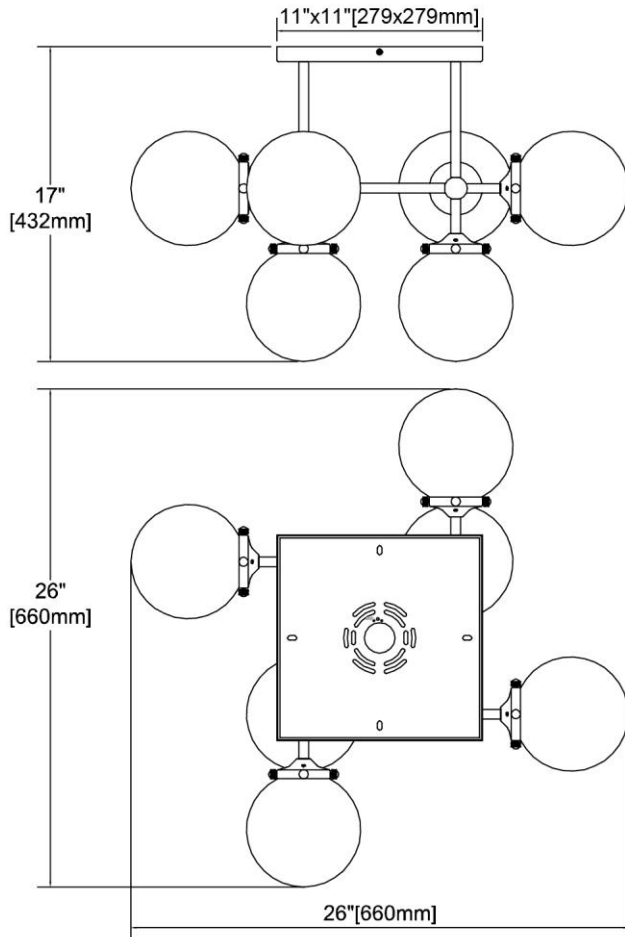

ITEM #:	15436/6
UPC	748119137421
Description	Boudreaux 6-Light Semi Flush Mount in Matte Black with Clear Glass
Finish	Matte Black, Antique Gold
Materials	Glass, Steel
Brand	ELK Lighting
Collection	Boudreaux
Category	Indoor Lighting
Type	Semi Flush Mount

ITEM DIMENSIONS				RATINGS & SPECIFICATIONS				
Width	26 inches			Safety Rating	UL		Certification	Dry locations
Depth	26 inches			ADA Compliant	N/A		Voltage	120
Height	17 inches			BULBS / SOCKETS				
Weight	10 pounds			Quantity	6		Wattage	60 watts
ADDITIONAL DIMENSIONS				Included	No		Type	Torpedo (E12 Candelabra Base)
Backplate / Canopy	11x11			Other	N/A			
HCWO	N/A			CHAIN / CORD INFORMATION				
Min. Extension	N/A			Chain	N/A		Cord	10 inches
Max. Extension	N/A			SHADE / GLASS DETAILS				
OVERALL HEIGHT				Shade/Glass Description	Clear glass			
Min.	N/A		Max.	N/A				
EXTENSION ROD(S)				Width	6 inches		Height	6 inches
N/A				Width at Top	N/A		Width at Bottom	N/A