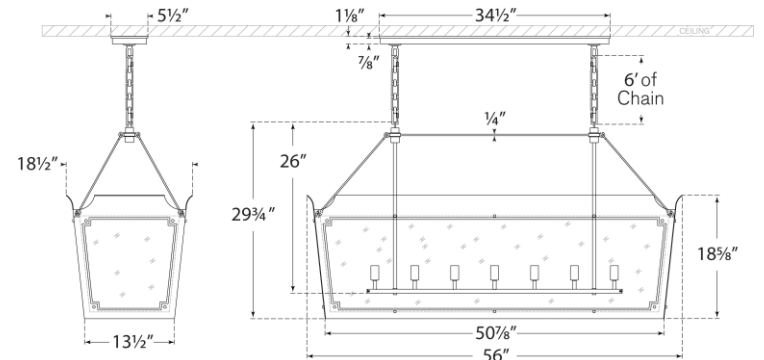

## Caddo Large Linear Lantern

Item # JN 5025CEL/G-CG

Designer: Julie Neill

Height: 29.75"

Width: 56.25" x 19"

Extension: 17"

Canopy: 5.5" x 34.5" Rectangle

Finishes: CEL/G, MBK/G, SW/G

Glass Options: CG

Socket: 7 - E12 Candelabra

Wattage: 7 - 60 C11

Weight: 64 Pounds

Note: Requires Special Assembly and Installation

Side View

Front View

Top View