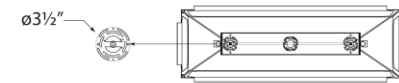

## Caddo Large Linear Lantern

Item # JN 5025CEL/G-CG

Designer: Julie Neill

Height: 29.75"

Width: 56.25" x 19"

Extension: 17"

Canopy: 5.5" x 34.5" Rectangle

Finishes: CEL/G, MBK/G, SW/G

Glass Options: CG

Socket: 7 - E12 Candelabra

Wattage: 7 - 60 C11

Weight: 64 Pounds

Note: Requires Special Assembly and Installation

Side View

Front View

Top View