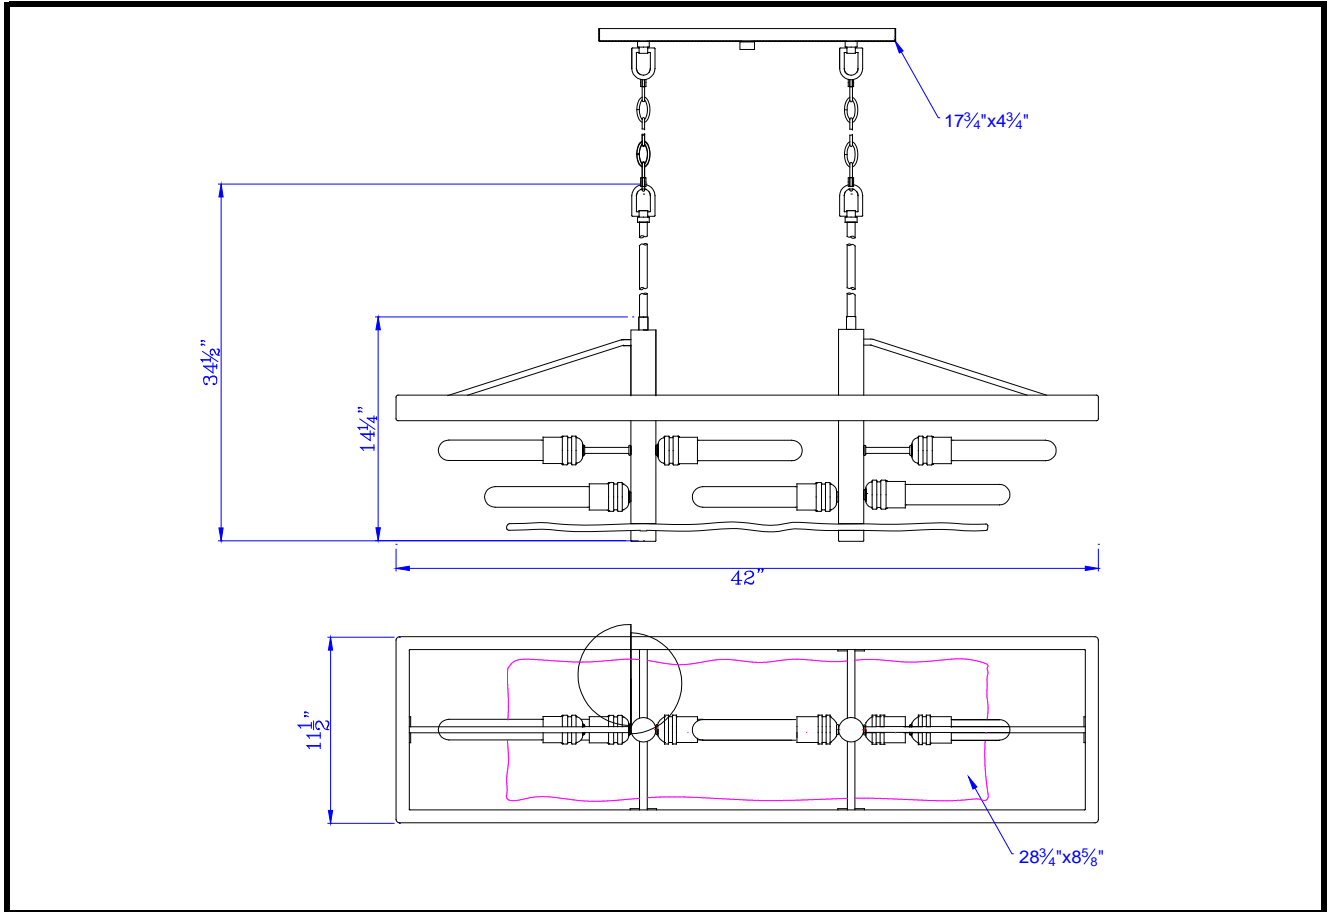

Drawing:

Model No: FX-3701-6
Description: Craiova 60W x 6 wood Island chandelier w/ hand crafted glass (Edison bulbs not included)
Material: Wood/metal/Glass
Finish : Wood
Height: 34 1/2"
Width: 42"
Reach: 11 1/2"
Wattage : 60Wx6
Socket : Medium Base (E26)
Bulb: Incandescent or CFL
Chain Length: 6'
Wire Length: 10"
Wire Color: Brown
Shade No:
Material:
Shade size:
Certificate :