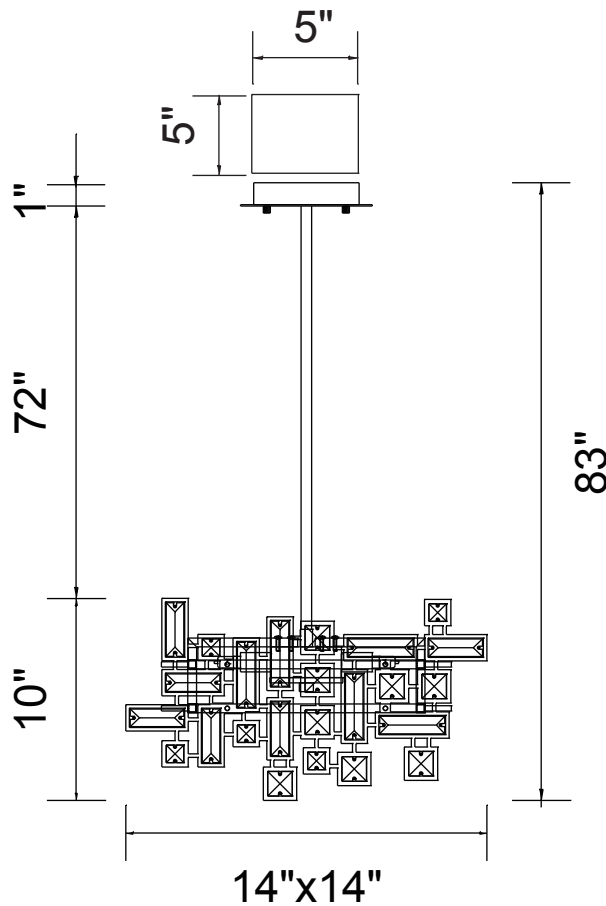

PROJECT: _____
 FIXTURE TYPE: _____
 LOCATION: _____
 CONTACT/PHONE: _____

Item	5689P14-6-S-601
Collection	ARLEY
Finish	Chrome
Glass	-----
Crystal	Clear
Input	120V AC,60HZ,AC

Shade	-----
Length/Dia.	14"
Width/Ext.	14"
Height	10"
Maximum	83"
Lumens	-----

Light Source	G9
Bulb Info.	6x40W
Included	-----
Dimmable	Yes
Color	-----
Weight	