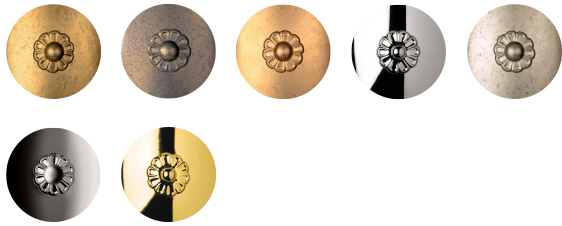

CENTURY - SCHONBEK

1716

The ultimate heirloom chandelier, regal and refined, timeless and classic. A masterpiece of cascading crystals with an intricately cut crystal column, Century is fit for a ballroom, a stately dining room or a grand residence.

OPTIONS

Heritage Crystal (H)

-22, -23, -26, -40, -48, -49, -211

MORE CENTURY

- |      |      |      |
|------|------|------|
| 1701 | 1702 | 1703 |
| 1704 | 1705 | 1707 |
| 1709 | 1712 | 1718 |
| 1829 |      |      |

SPECIFICATIONS

Width/Length:	37in / 94cm
↕ Height:	54.5in / 138cm
↓ Chain Length:	120in / 305cm
Ⓜ Hang Weight:	48lbs / 21.6kg
Tier Count:	3
Light Source:	Incandescent Bulb
Bulb Count:	20
Bulb Info:	(20) E12, 60 MAX, B10**