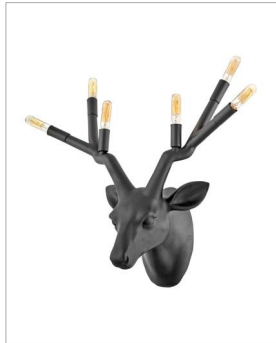

STAG

30602BK

LARGE SIX LIGHT SCONCE

Yes, deer! A playful, contemporary take on traditional lodge décor, Stag is an over scaled sconce big on style. Featured in Chalk White or Black, Stag bounds into any space with illumination and charm all-in-one. Sconces feature a removeable black cord with on/off switch to suit anywhere you choose to roam.

DETAILS	
FINISH:	Black
MATERIAL:	Resin
DIMMABLE:	YES, WITH DIMMABLE LAMP (NOT INCLUDED)

DIMENSIONS	
WIDTH:	22.8"
HEIGHT:	20"
WEIGHT:	8lb
BACK PLATE:	5"W X 8.5"H
EXTENSION:	9.3"
TOP TO OUTLET:	16.75"

LIGHT SOURCE	
LIGHT SOURCE:	Socketed
WATTAGE:	6-5w Cand. LED, 60w Equiv.
VOLTAGE:	120v

SHIPPING	
CARTON LENGTH:	10.8
CARTON WIDTH:	24
CARTON HEIGHT:	24
CARTON WEIGHT:	10

PRODUCT DETAILS:

- Suitable for use in dry (indoor) locations as defined by NEC and CEC. Meets United States UL Underwriters Laboratories & CSA Canadian Standards Association Product Safety Standards.
- Ideal for vintage filament bulbs (not included)
- Features On/Off switch
- This fixture can be hardwired or mounted with an included 96" plug-in cord.
- Optional cord covers are available. Pack of two 12" covers – 6938 BK
- Merging the best of traditional and modern elements with a sophisticated and streamlined look