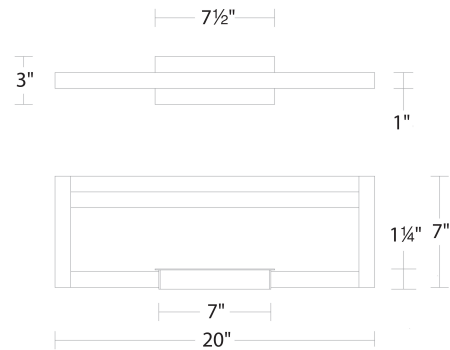

REPLACEMENT PARTS

HDW-SY21-WA - Hardware Pack

FINISHES

LINE DRAWING

WS-89120

Fixture Type: _____

Catalog Number: _____

Project: _____