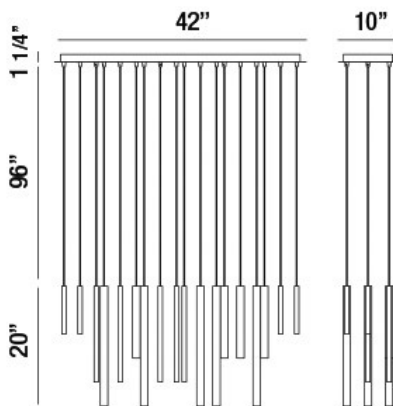

SANTANA, 42" LINEAR CHANDELIER

PRODUCT DETAILS

No.	:	31446-035
Product Color	:	ANTIQUÉ BRASS
Product Material	:	METAL
Shade / Accent Colour	:	ANTIQUÉ BRASS
Shade / Accent Material	:	METAL EXTRUDED TUBES
Length	:	42"
Width	:	10"
Height	:	20"
Overall Height	:	117.25"
Weight	:	26.6lbs

LIGHT SOURCE DETAILS

Light Source Type	:	INTEGRATED LED
Input Voltage	:	120V
Bulb Voltage	:	120V
Total Wattage	:	18W
Total Lumen	:	900lm
Kelvin	:	3000K
CRI	:	90+
Dimmable	:	Yes

Options Available

ITEM NO.	FINISH	SHADE
31446-013	BLACK	BLACK
31446-023	SATIN NICKEL	SATIN NICKEL
31446-035	ANTIQUÉ BRASS	ANTIQUÉ BRASS
31446-043	BLACK	MULTI COLORS

TECHNICAL DETAILS

Light Direction	:	Down
Hanging Support Type	:	WIRE
Hanging Support Length	:	96"
Canopy / Backplate Length	:	42"
Canopy / Backplate Height	:	1.25"
Canopy / Backplate Width	:	10"
Adjustable Lamp Head	:	No
Location	:	DRY
Approval	:	
Title 24	:	Yes